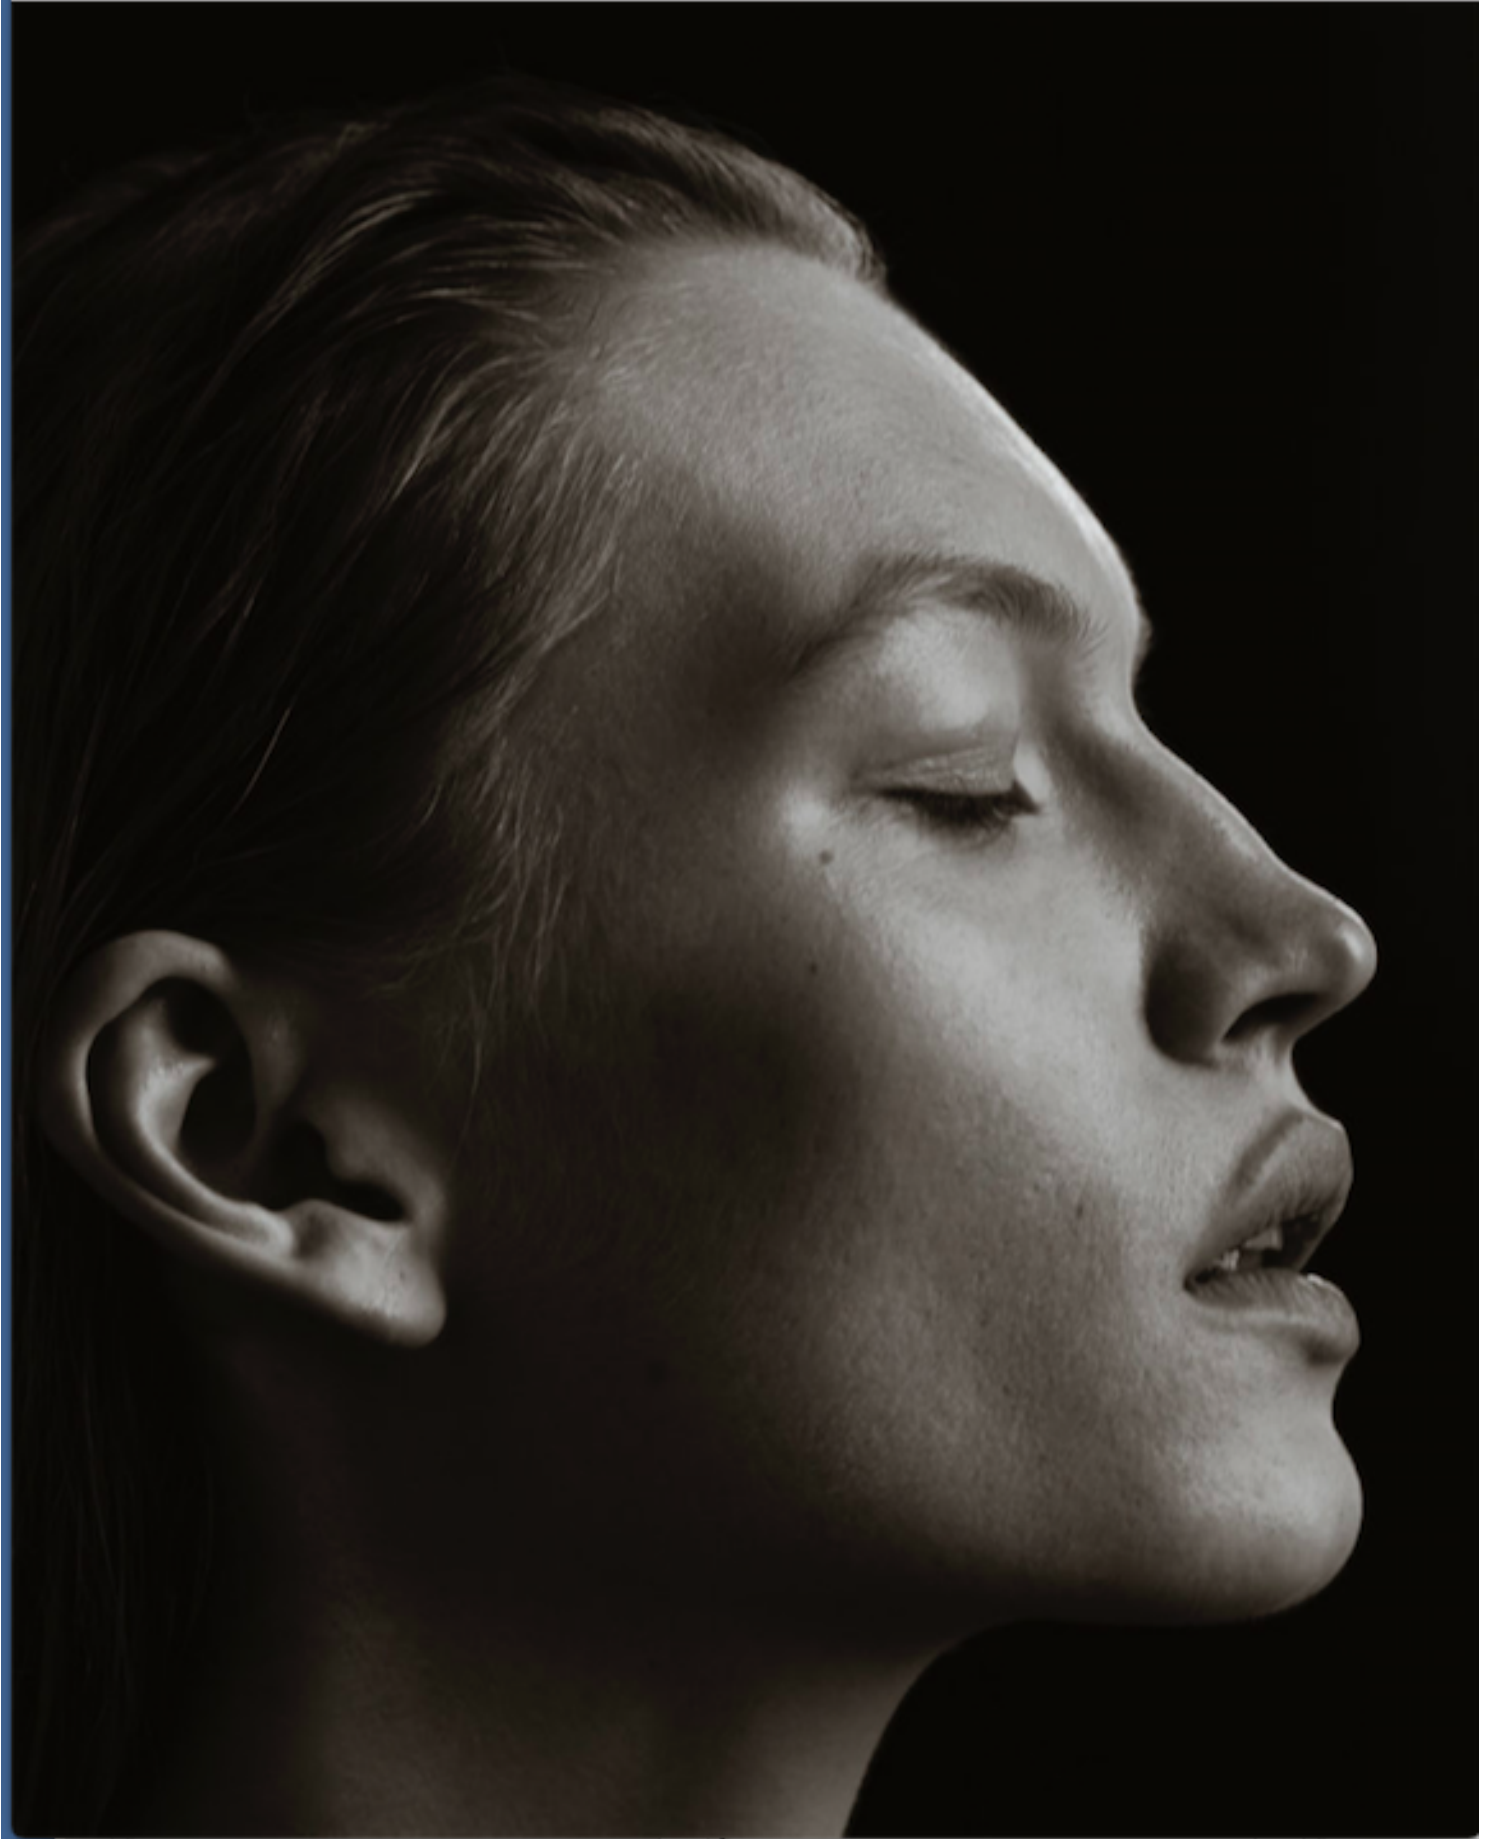

YULIA ZABROVSKAYA

DAMAN

YULIA ZABROVSKAYA

HEIGHT: 177 CHEST: 88 WAIST: 62 HAIR: BLOND EYES: GREEN SUIT: SHOES: 40