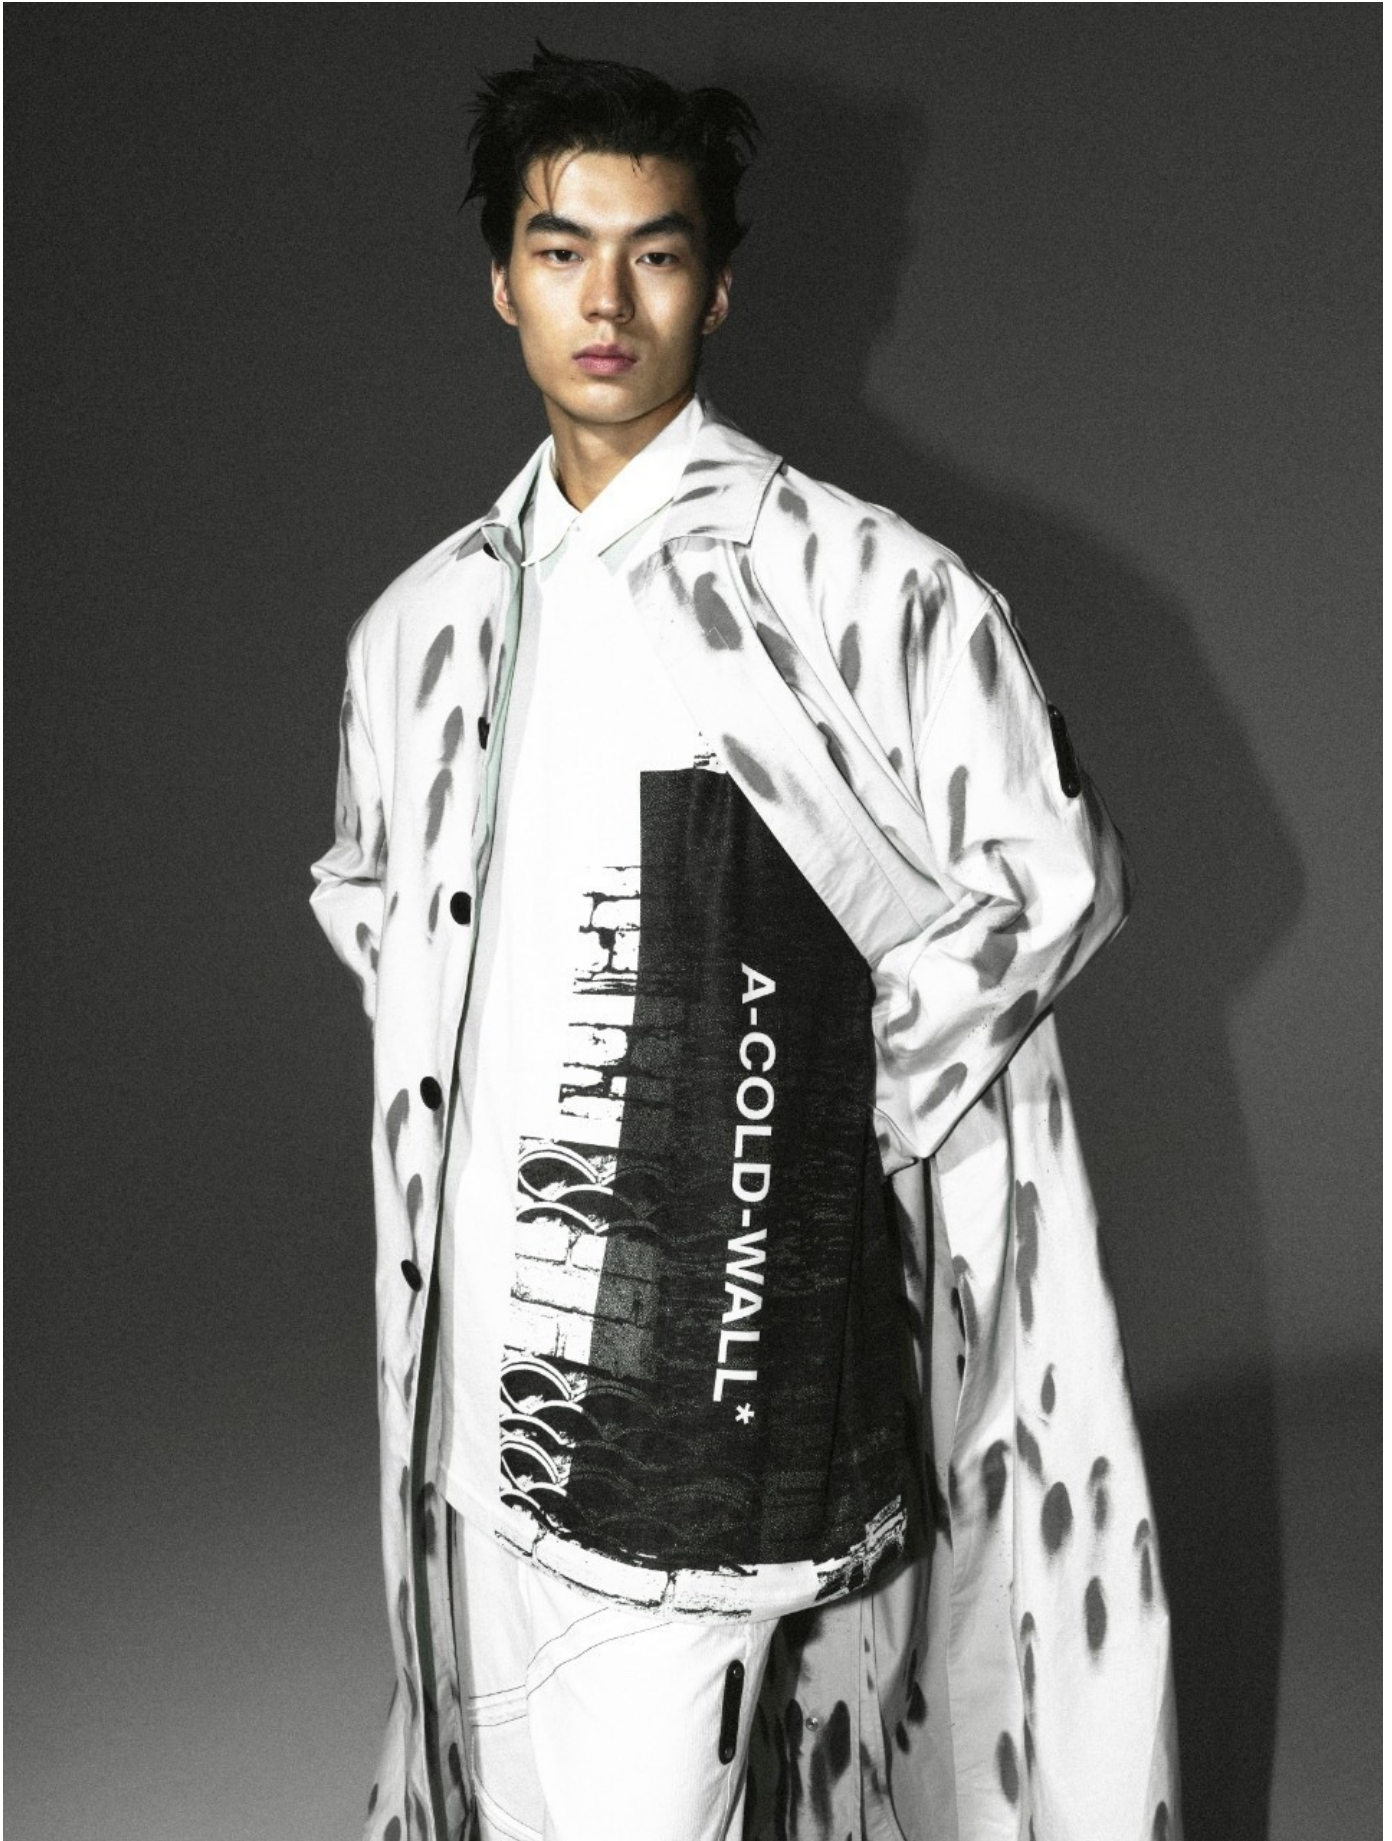

DAMAN

*men's
uno*

XIANGYU LI

HEIGHT: 186 CHEST: 85 WAIST: 74 HAIR: BLACK EYES: BROWN SUIT: SHOES: 44

DAMAN

XIANGYU LI

HEIGHT: 186 CHEST: 85 WAIST: 74 HAIR: BLACK EYES: BROWN SUIT: SHOES: 44

DAMAN