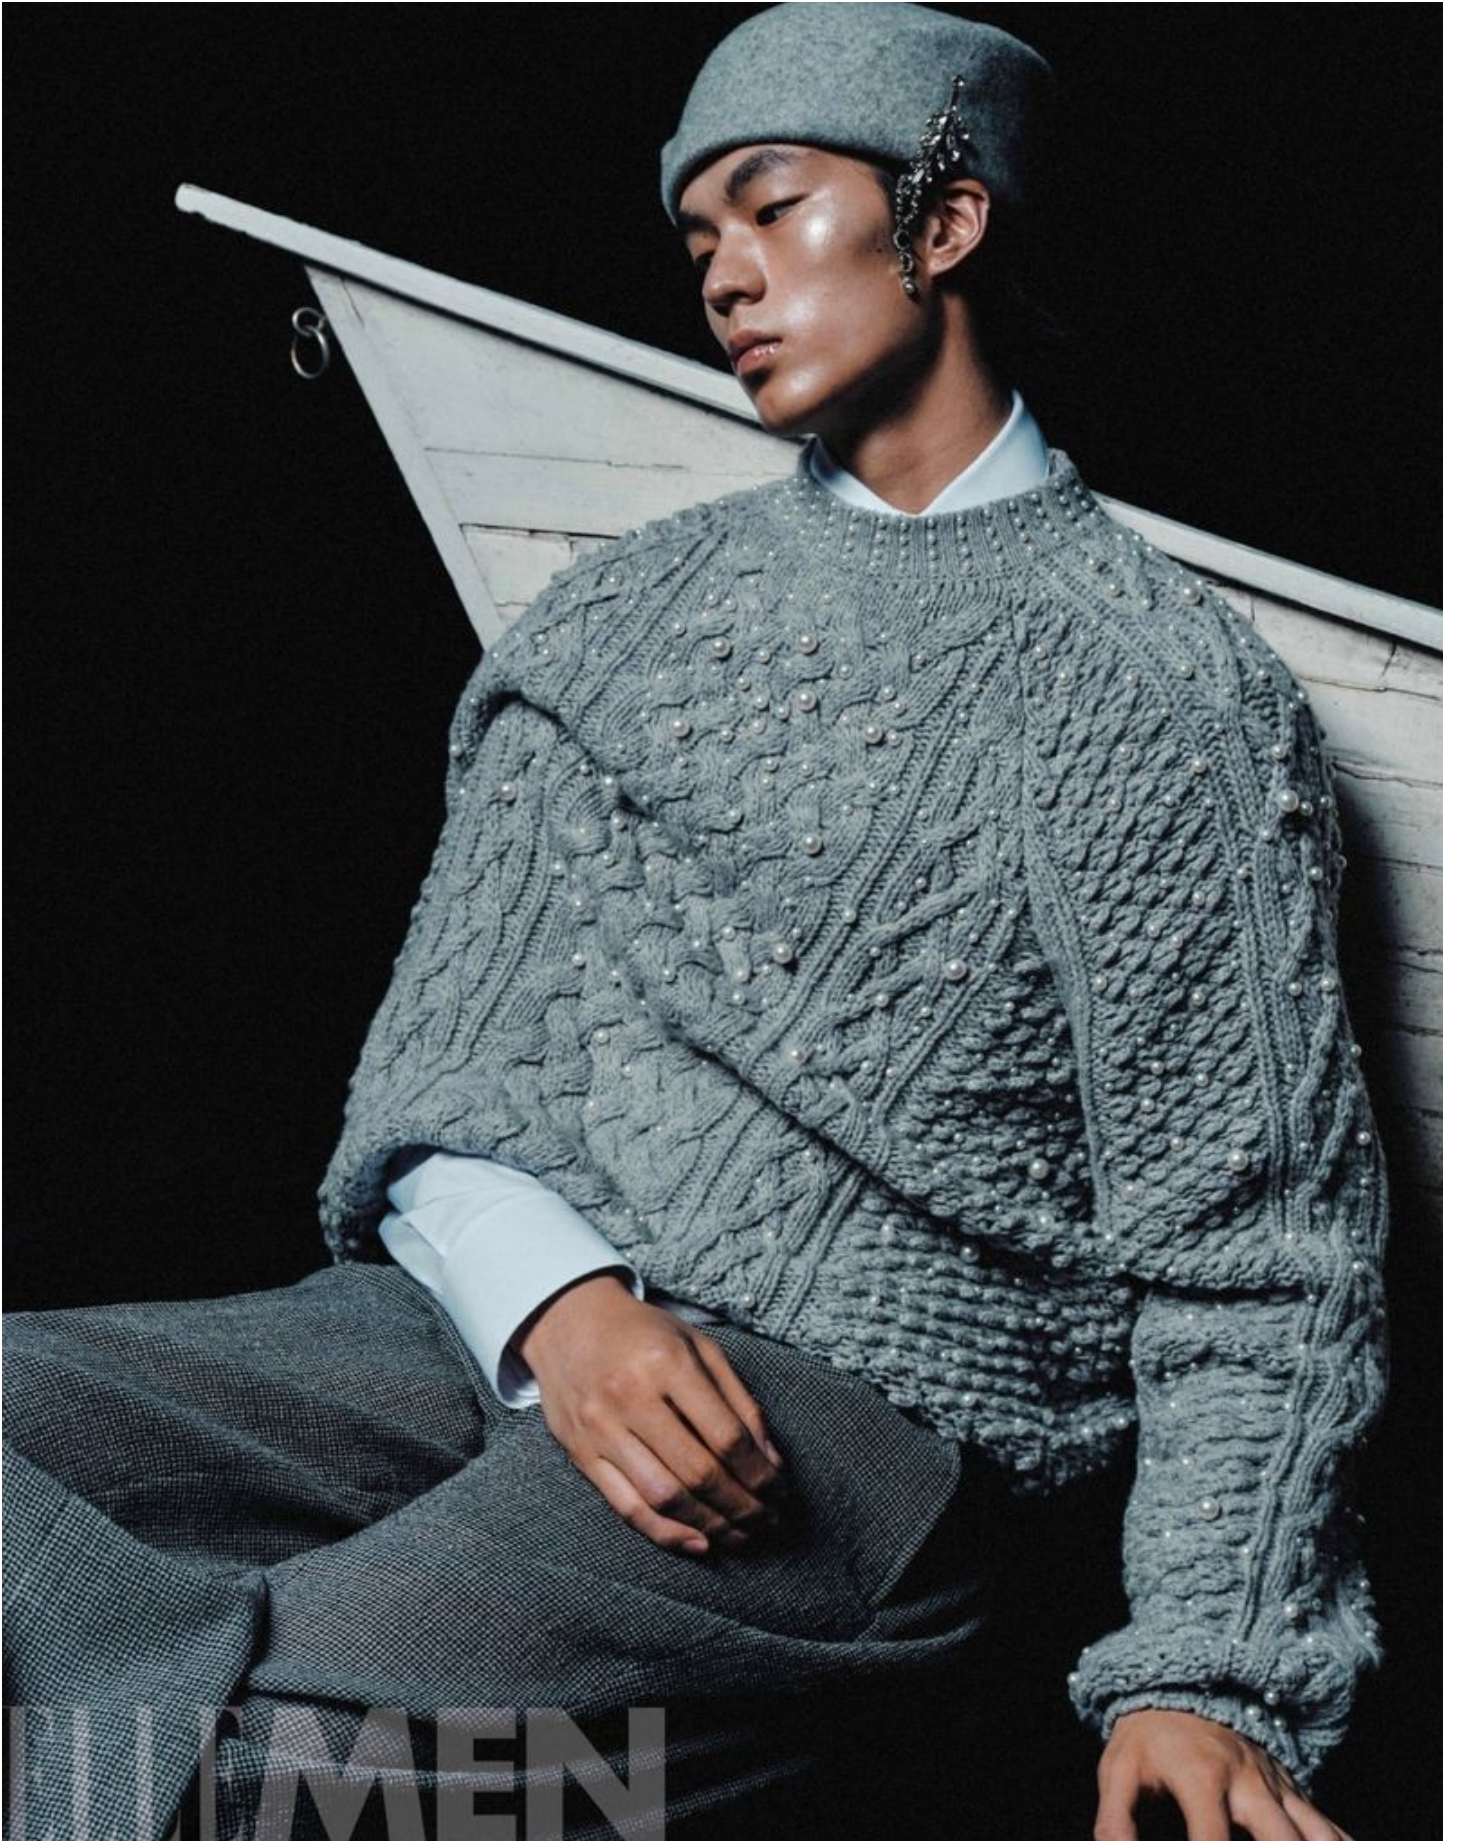

HEIGHT: 186 CHEST: 85 WAIST: 74 HAIR: BLACK EYES: BROWN SUIT: SHOES: 44

DAMAN

XIANGYU LI

HEIGHT: 186 CHEST: 85 WAIST: 74 HAIR: BLACK EYES: BROWN SUIT: SHOES: 44

DAMAN

XIANGYU LI

HEIGHT: 186 CHEST: 85 WAIST: 74 HAIR: BLACK EYES: BROWN SUIT: SHOES: 44