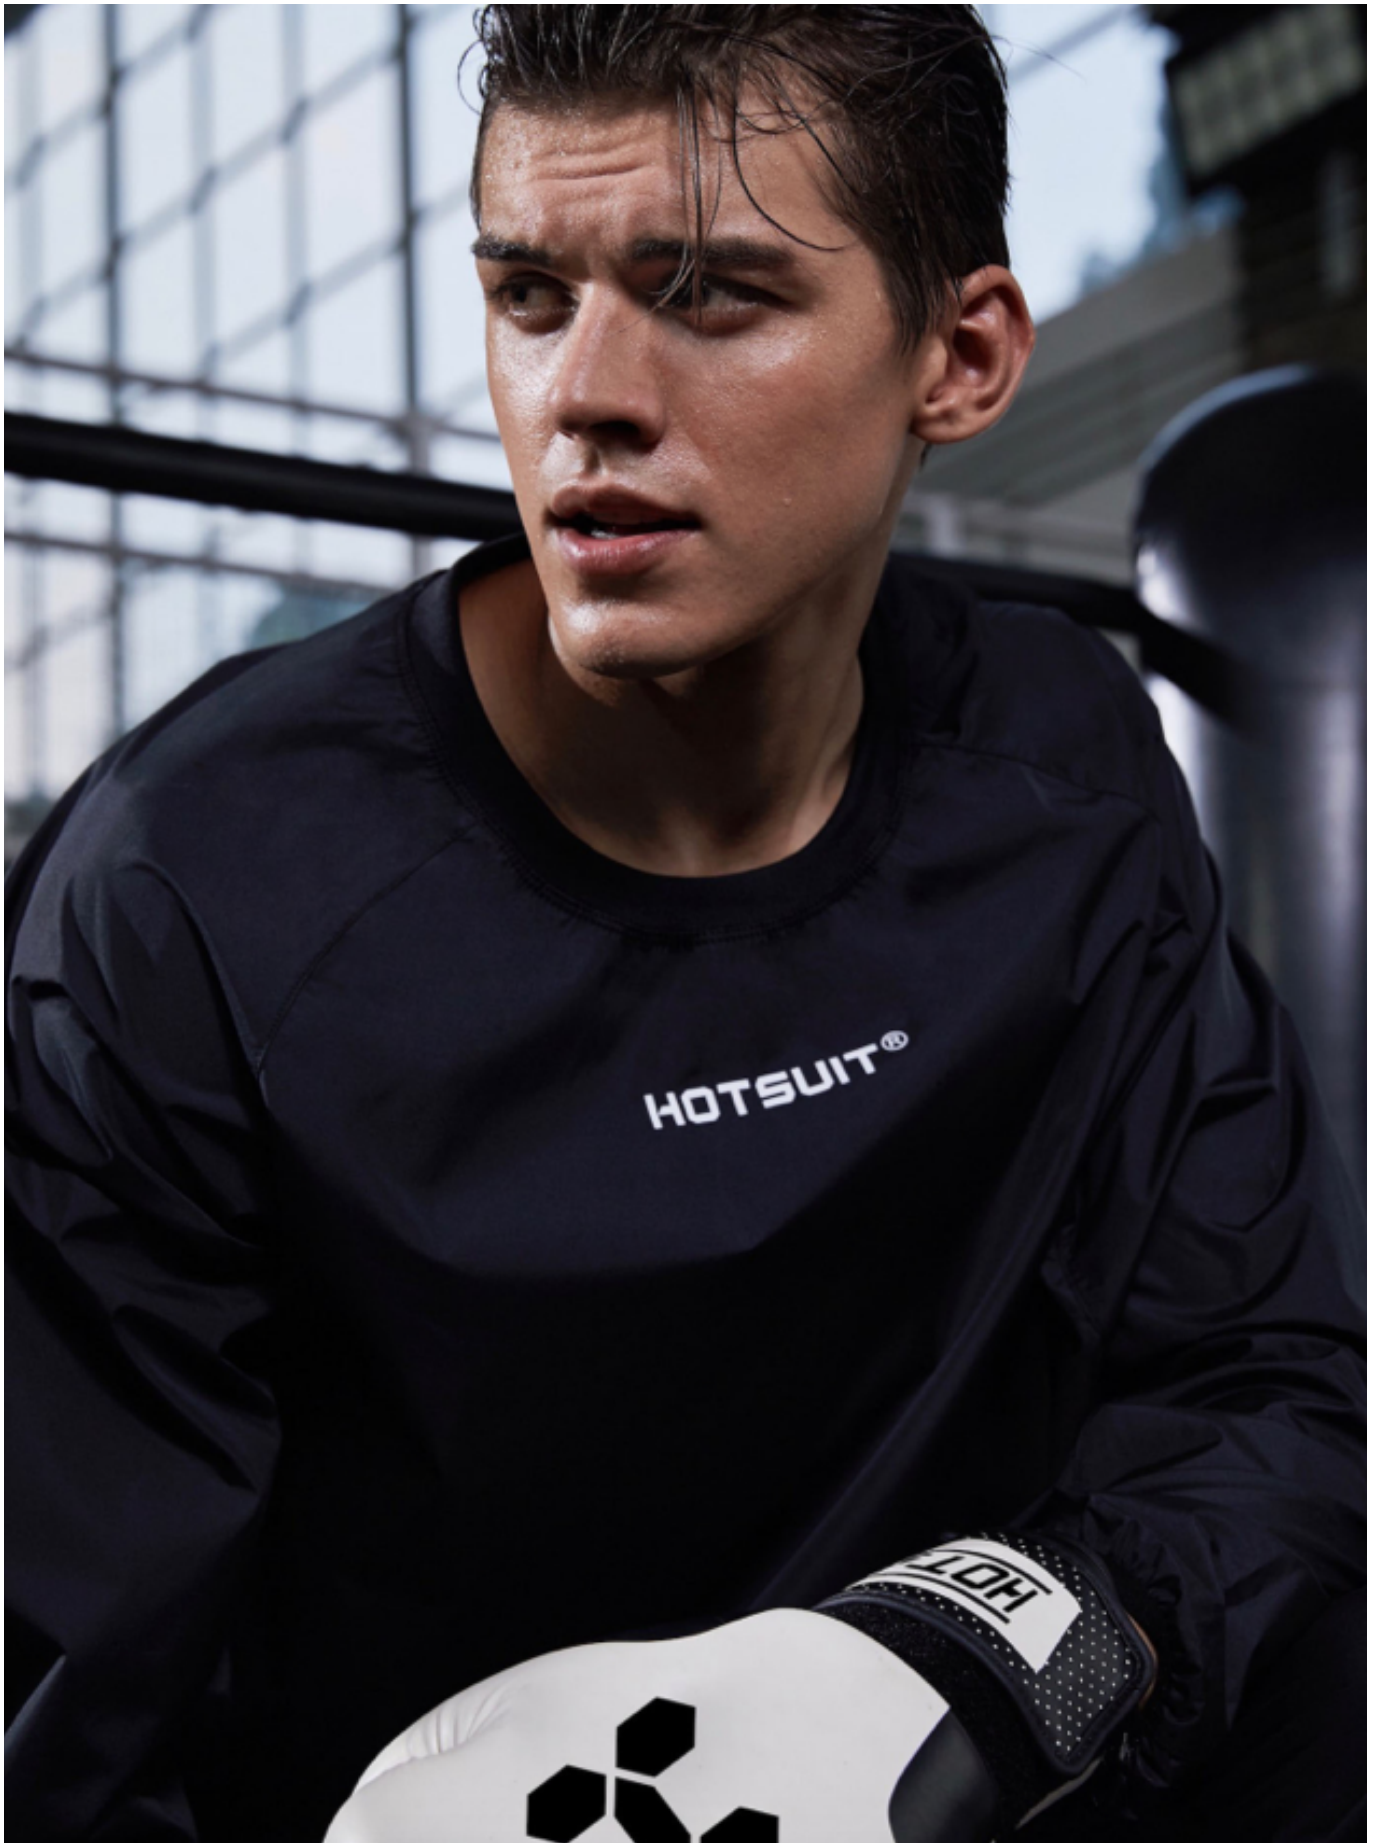

HEIGHT: 190 CHEST: 96 WAIST: 81 HAIR: L.BROWN EYES: GREEN SUIT: 50S SHOES: 44

DAMAN

GAP

VASIA

HEIGHT: 190 CHEST: 96 WAIST: 81 HAIR: L.BROWN EYES: GREEN SUIT: 50S SHOES: 44

DAMAN

VASIA

HEIGHT: 190 CHEST: 96 WAIST: 81 HAIR: L.BROWN EYES: GREEN SUIT: 50S SHOES: 44

DAMAN

VASIA

HEIGHT: 190 CHEST: 96 WAIST: 81 HAIR: L.BROWN EYES: GREEN SUIT: 50S SHOES: 44

DAMAN

Photographer : YONG & YANG
Make up/hair style : Liangjun(O/TIME)
Model : Vasily(M3)
Brand : Supreme Crabsecret