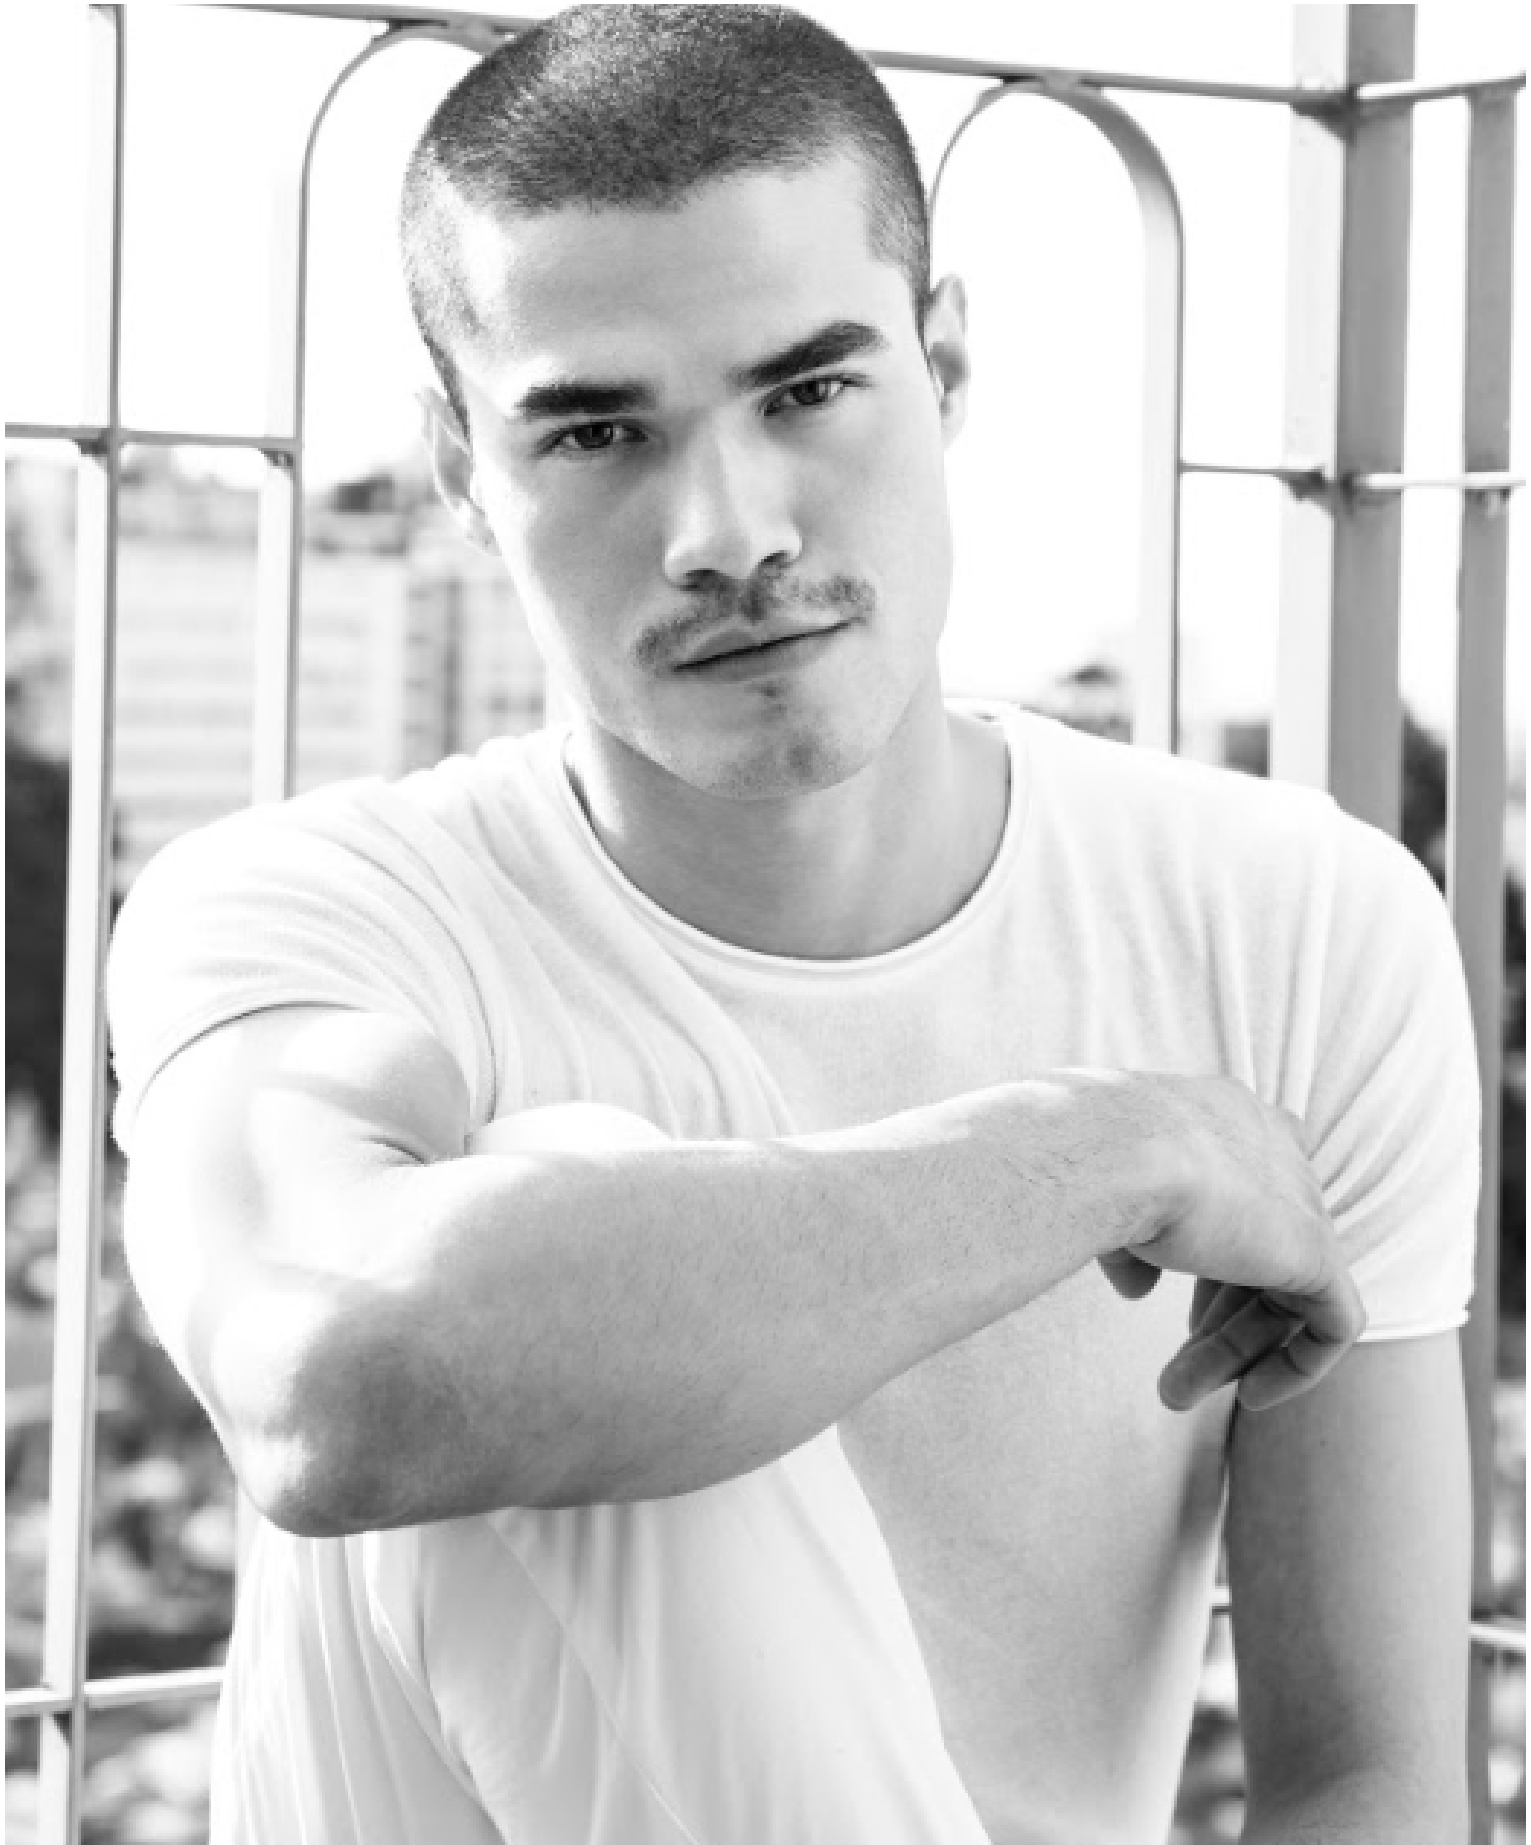

DAMAN

SEBASTIAN VILLEGAS

HEIGHT: 185 CHEST: 94 WAIST: 76 HAIR: D.BROWN EYES: BROWN SUIT: 48 SHOES: 43

DAMAN

SEBASTIAN VILLEGAS

HEIGHT: 185 CHEST: 94 WAIST: 76 HAIR: D.BROWN EYES: BROWN SUIT: 48 SHOES: 43

DAMAN

HEIGHT: 185 CHEST: 94 WAIST: 76 HAIR: D.BROWN EYES: BROWN SUIT: 48 SHOES: 43

DAMAN

SEBASTIAN VILLEGAS

HEIGHT: 185 CHEST: 94 WAIST: 76 HAIR: D.BROWN EYES: BROWN SUIT: 48 SHOES: 43

DAMAN

SEBASTIAN VILLEGAS

HEIGHT: 185 CHEST: 94 WAIST: 76 HAIR: D.BROWN EYES: BROWN SUIT: 48 SHOES: 43

SEBASTIAN VILLEGAS

HEIGHT: 185 CHEST: 94 WAIST: 76 HAIR: D.BROWN EYES: BROWN SUIT: 48 SHOES: 43

DAMAN

SEBASTIAN VILLEGAS

HEIGHT: 185 CHEST: 94 WAIST: 76 HAIR: D.BROWN EYES: BROWN SUIT: 48 SHOES: 43

DAMAN

A man with dark hair and sunglasses is posing in front of a brick building. He is wearing a brown and red plaid jacket over a black t-shirt, dark blue jeans, and white sneakers. He has a black bag slung across his chest. He is leaning against a brick ledge with his arms raised in a dynamic pose. The background is a brick wall with white shutters on the windows.