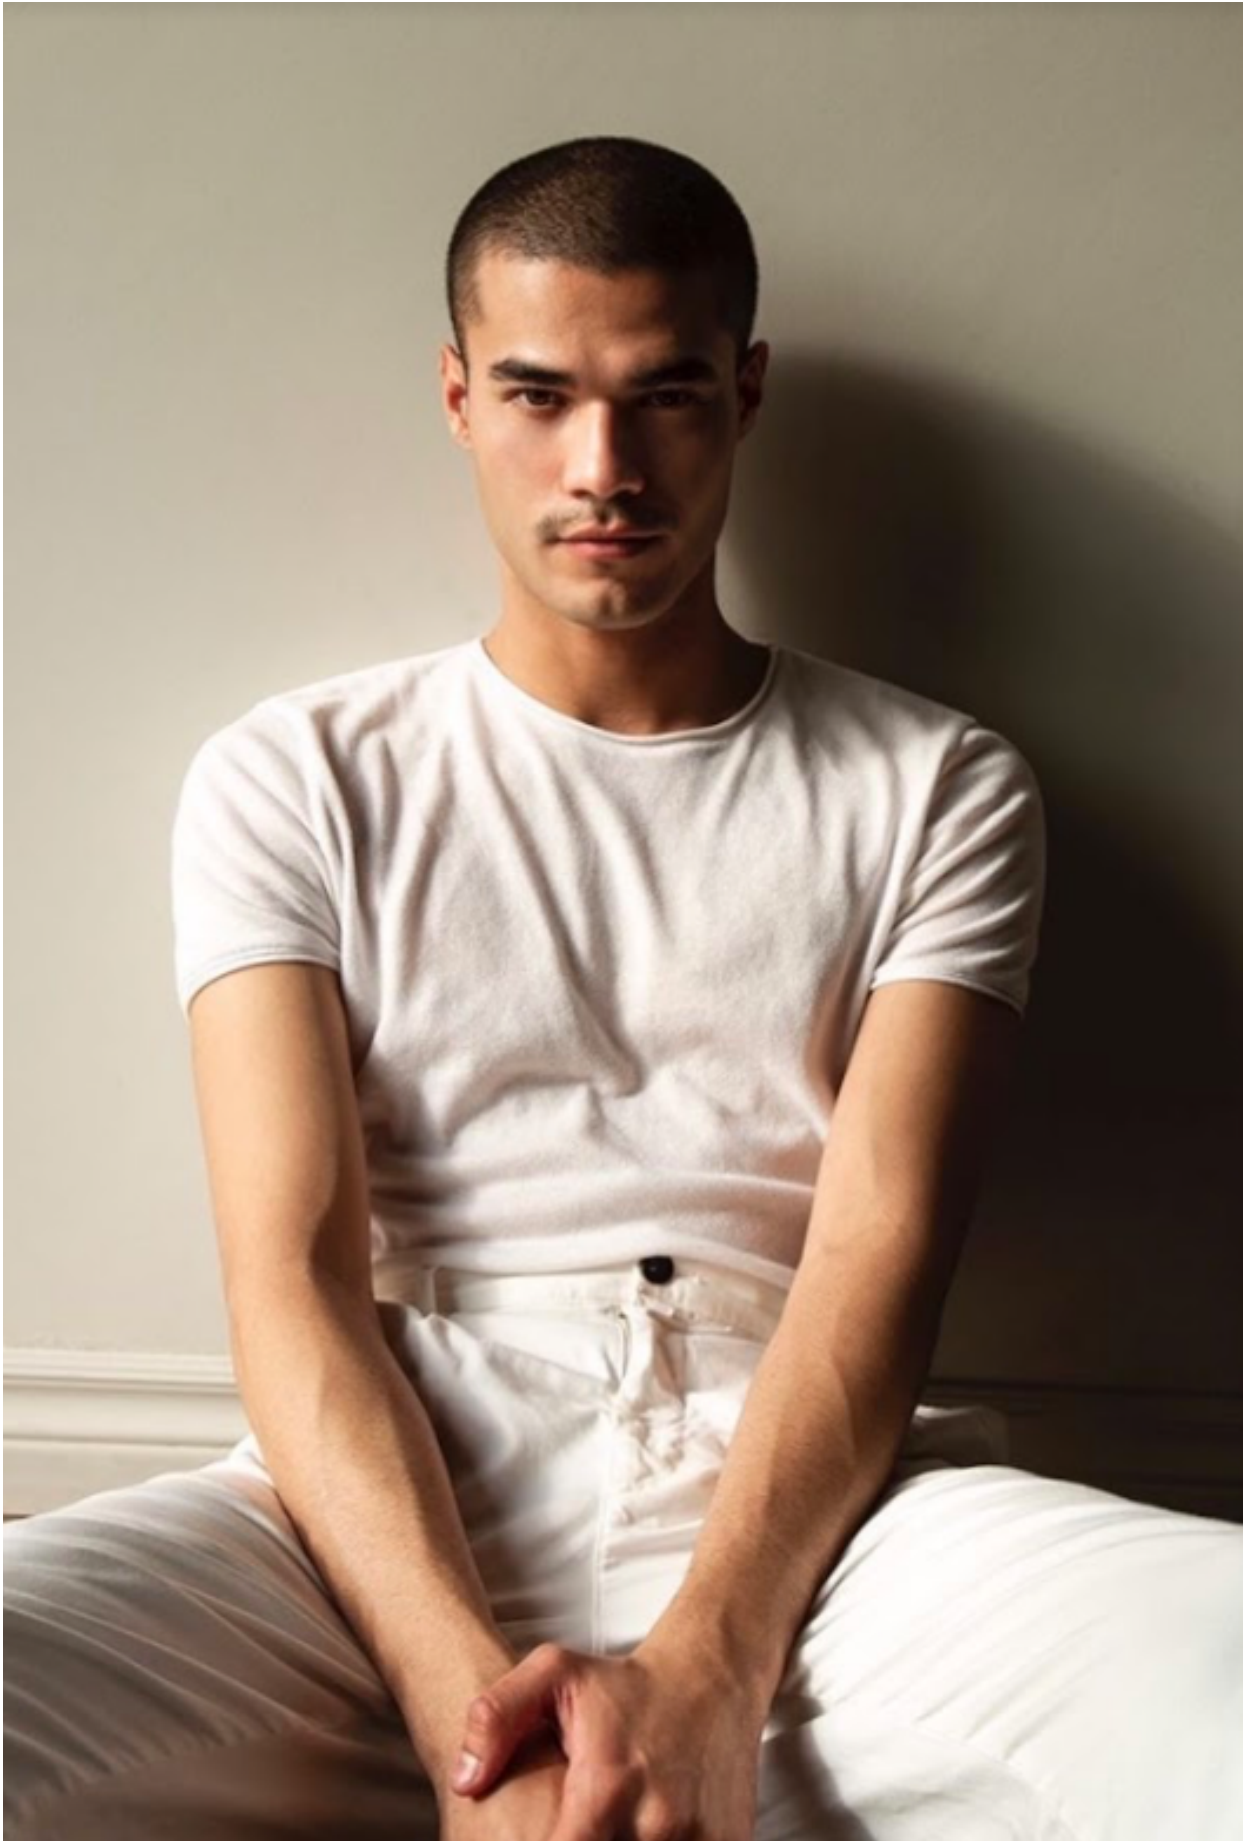

DAMAN

SEBASTIAN VILLEGAS

HEIGHT: 185 CHEST: 94 WAIST: 76 HAIR: D.BROWN EYES: BROWN SUIT: 48 SHOES: 43

DAMAN

SEBASTIAN VILLEGAS

HEIGHT: 185 CHEST: 94 WAIST: 76 HAIR: D.BROWN EYES: BROWN SUIT: 48 SHOES: 43

DAMAN

SEBASTIAN VILLEGAS

HEIGHT: 185 CHEST: 94 WAIST: 76 HAIR: D.BROWN EYES: BROWN SUIT: 48 SHOES: 43

DAMAN

SEBASTIAN VILLEGAS

HEIGHT: 185 CHEST: 94 WAIST: 76 HAIR: D.BROWN EYES: BROWN SUIT: 48 SHOES: 43

DAMAN

FALL WINTER 2021

HOODIES.

SHOP ALL

SEBASTIAN VILLEGAS

HEIGHT: 185 CHEST: 94 WAIST: 76 HAIR: D.BROWN EYES: BROWN SUIT: 48 SHOES: 43

DAMAN

SEBASTIAN VILLEGAS

HEIGHT: 185 CHEST: 94 WAIST: 76 HAIR: D.BROWN EYES: BROWN SUIT: 48 SHOES: 43