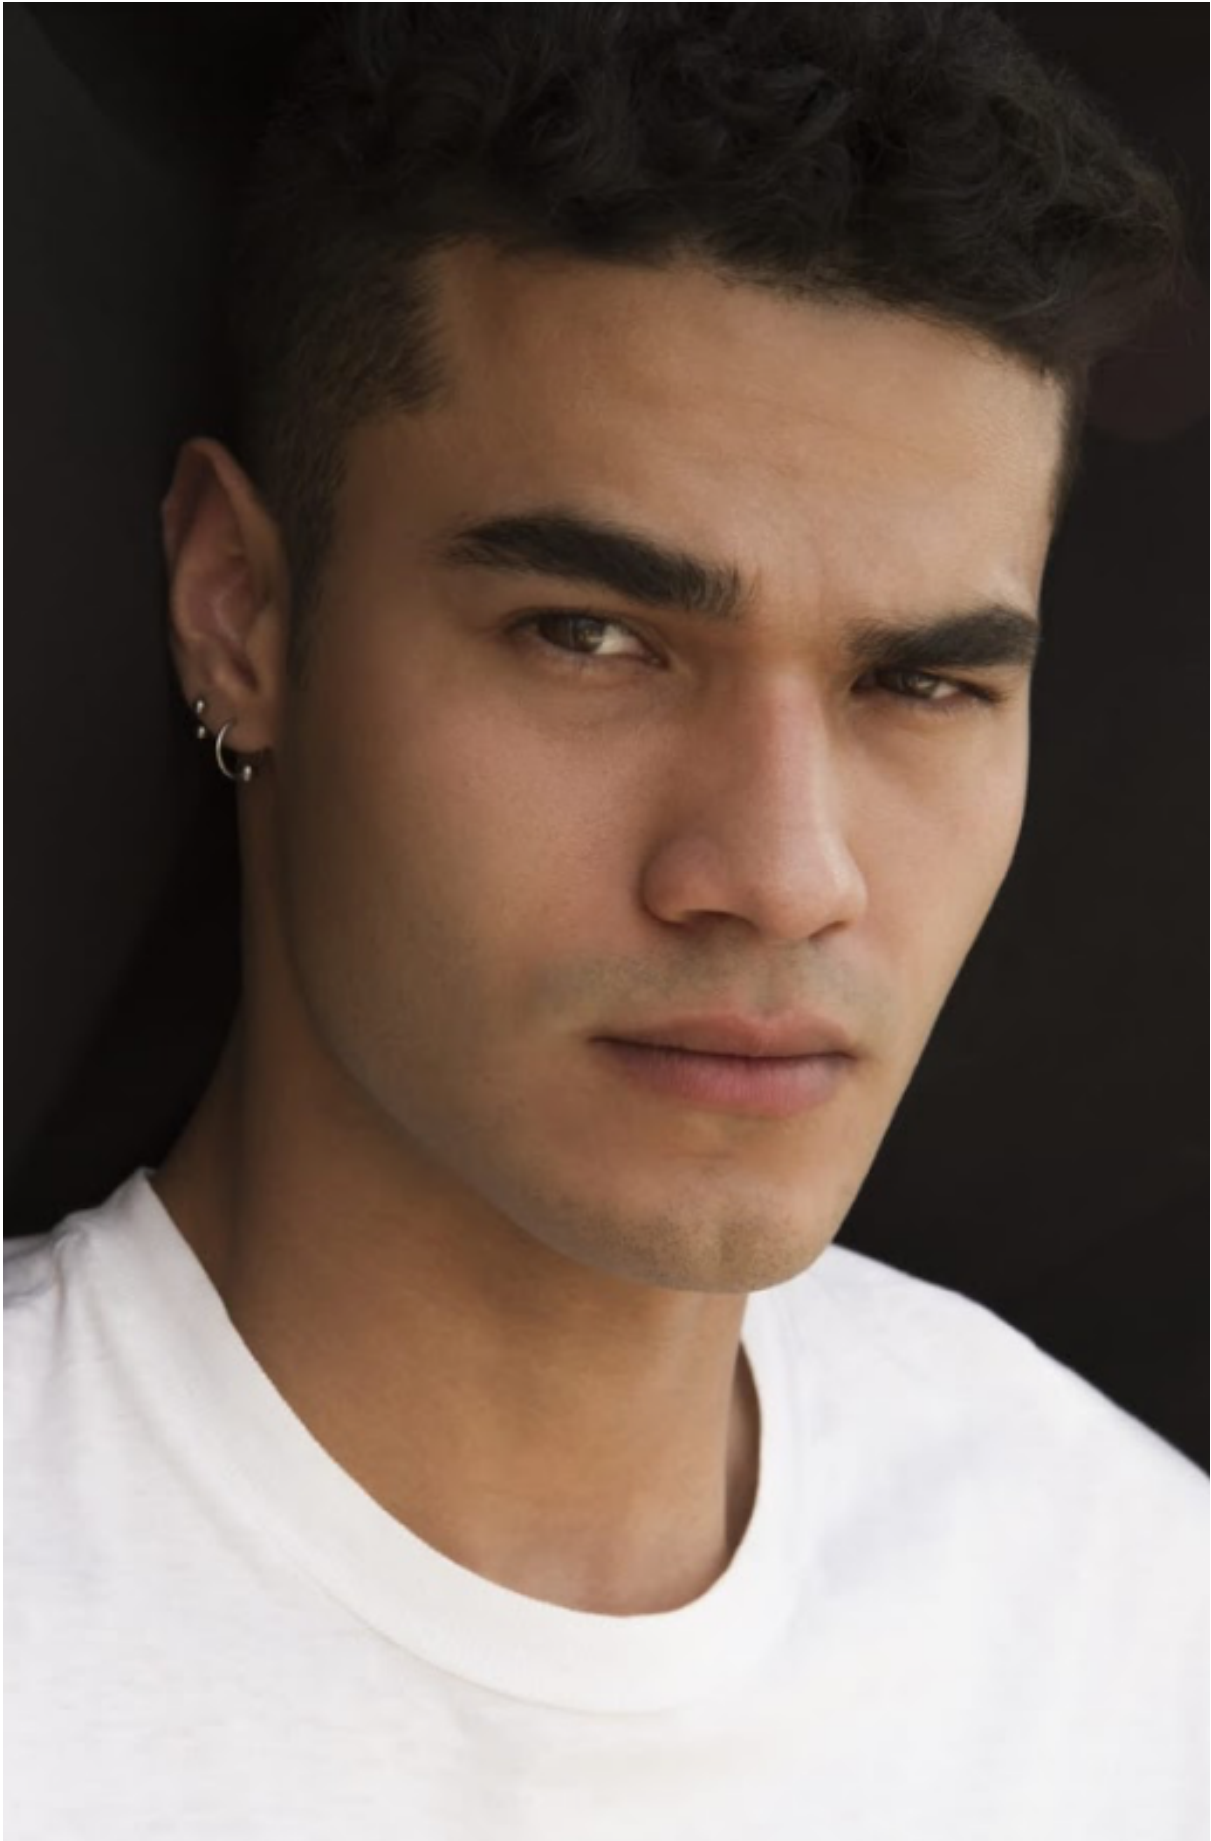

DAMAN

SEBASTIAN VILLEGAS

HEIGHT: 185 CHEST: 94 WAIST: 76 HAIR: D.BROWN EYES: BROWN SUIT: 48 SHOES: 43

DAMAN

SEBASTIAN VILLEGAS

HEIGHT: 185 CHEST: 94 WAIST: 76 HAIR: D.BROWN EYES: BROWN SUIT: 48 SHOES: 43

DAMAN

SEBASTIAN VILLEGAS

HEIGHT: 185 CHEST: 94 WAIST: 76 HAIR: D.BROWN EYES: BROWN SUIT: 48 SHOES: 43

DAMAN

SEBASTIAN VILLEGAS

HEIGHT: 185 CHEST: 94 WAIST: 76 HAIR: D.BROWN EYES: BROWN SUIT: 48 SHOES: 43

DAMAN

A man with dark hair and sunglasses is posing in front of a brick building. He is wearing a brown and red plaid jacket over a black t-shirt, dark blue jeans, and white sneakers. He has a black bag slung across his chest. He is leaning against a brick ledge with his arms raised in a dynamic pose. The background is a brick wall with white shutters on the windows.