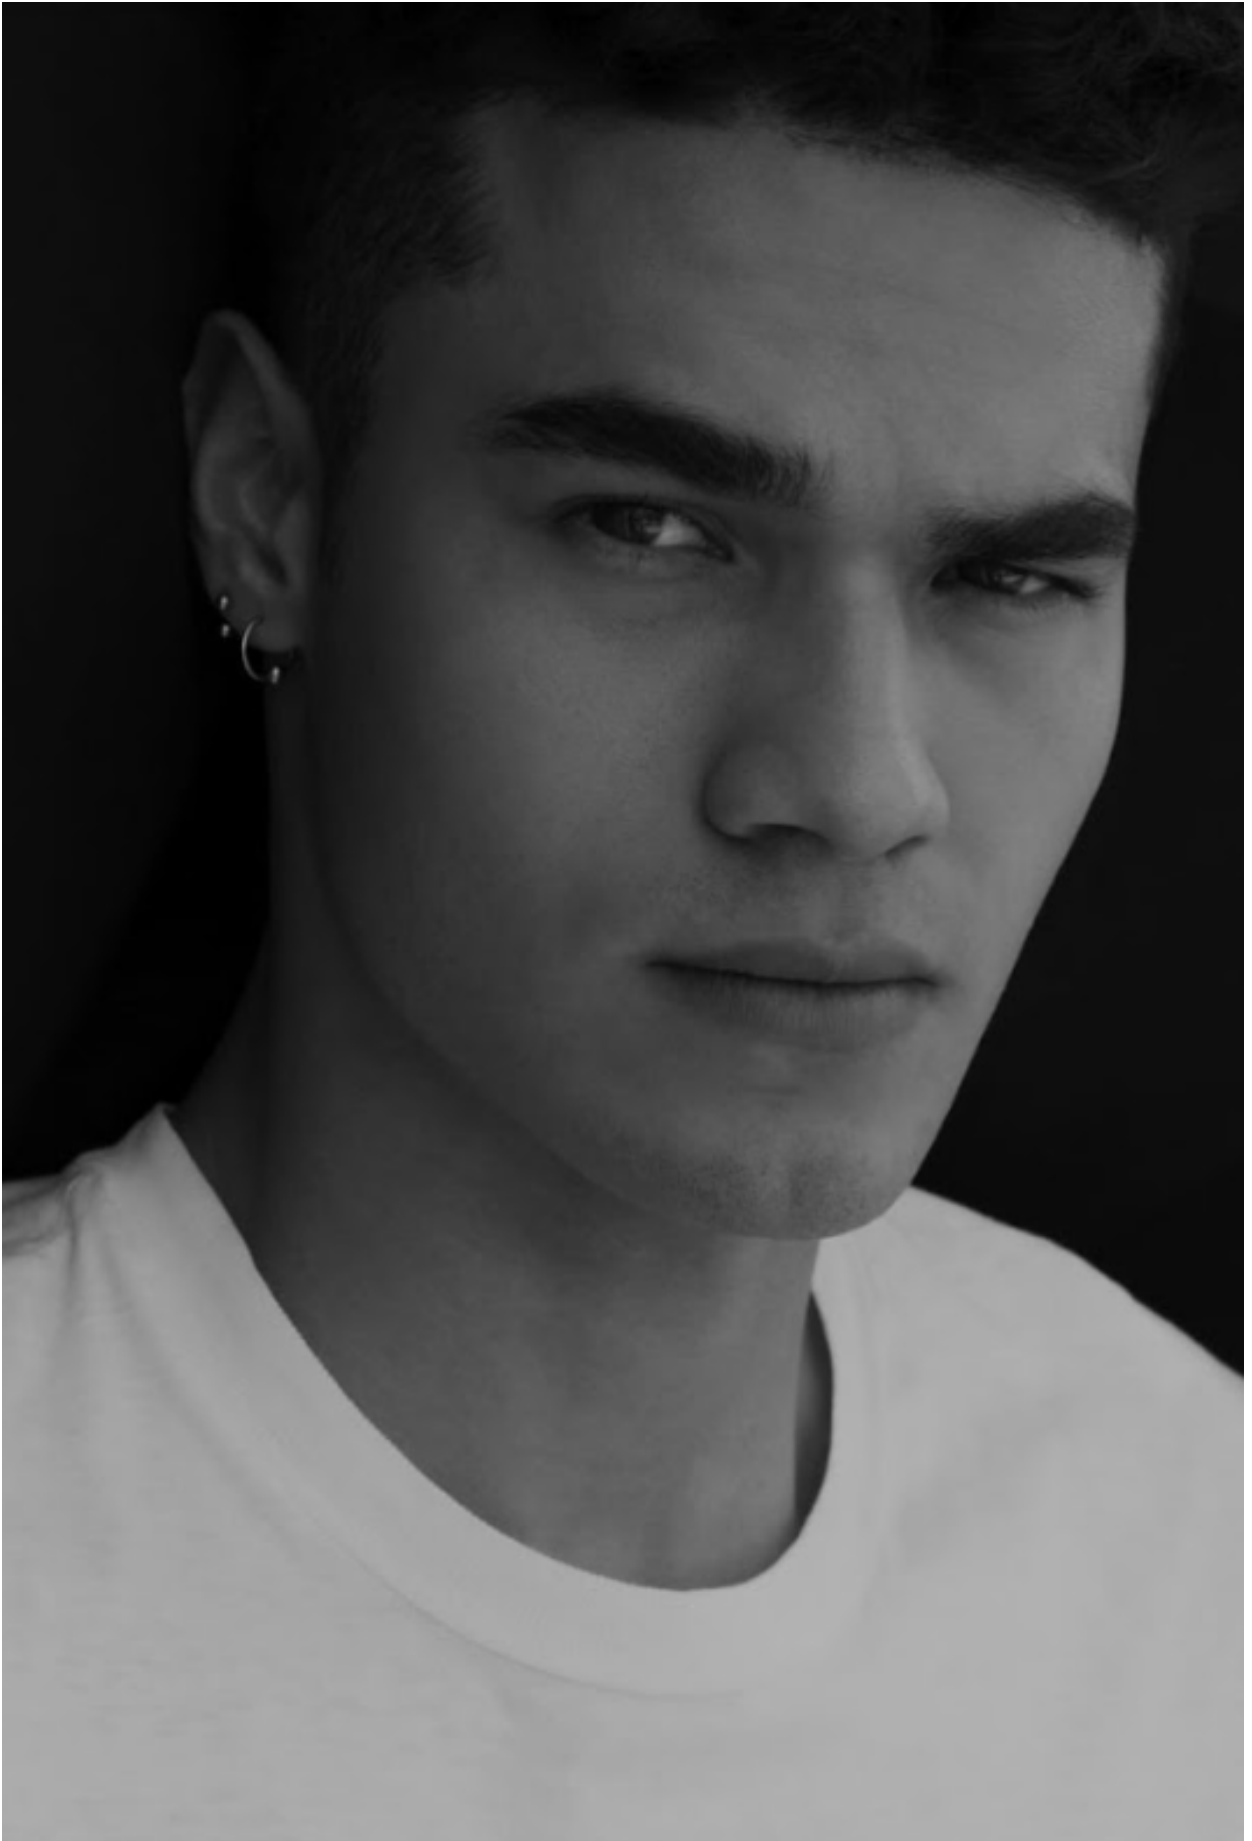

DAMAN

SEBASTIAN VILLEGAS

HEIGHT: 185 CHEST: 94 WAIST: 76 HAIR: D.BROWN EYES: BROWN SUIT: 48 SHOES: 43

DAMAN

SEBASTIAN VILLEGAS

HEIGHT: 185 CHEST: 94 WAIST: 76 HAIR: D.BROWN EYES: BROWN SUIT: 48 SHOES: 43

DAMAN

SEBASTIAN VILLEGAS

HEIGHT: 185 CHEST: 94 WAIST: 76 HAIR: D.BROWN EYES: BROWN SUIT: 48 SHOES: 43

DAMAN

SEBASTIAN VILLEGAS

HEIGHT: 185 CHEST: 94 WAIST: 76 HAIR: D.BROWN EYES: BROWN SUIT: 48 SHOES: 43

DAMAN

FALL WINTER 2021

HOODIES.

SHOP ALL

SEBASTIAN VILLEGAS

HEIGHT: 185 CHEST: 94 WAIST: 76 HAIR: D.BROWN EYES: BROWN SUIT: 48 SHOES: 43

DAMAN

SEBASTIAN VILLEGAS

HEIGHT: 185 CHEST: 94 WAIST: 76 HAIR: D.BROWN EYES: BROWN SUIT: 48 SHOES: 43