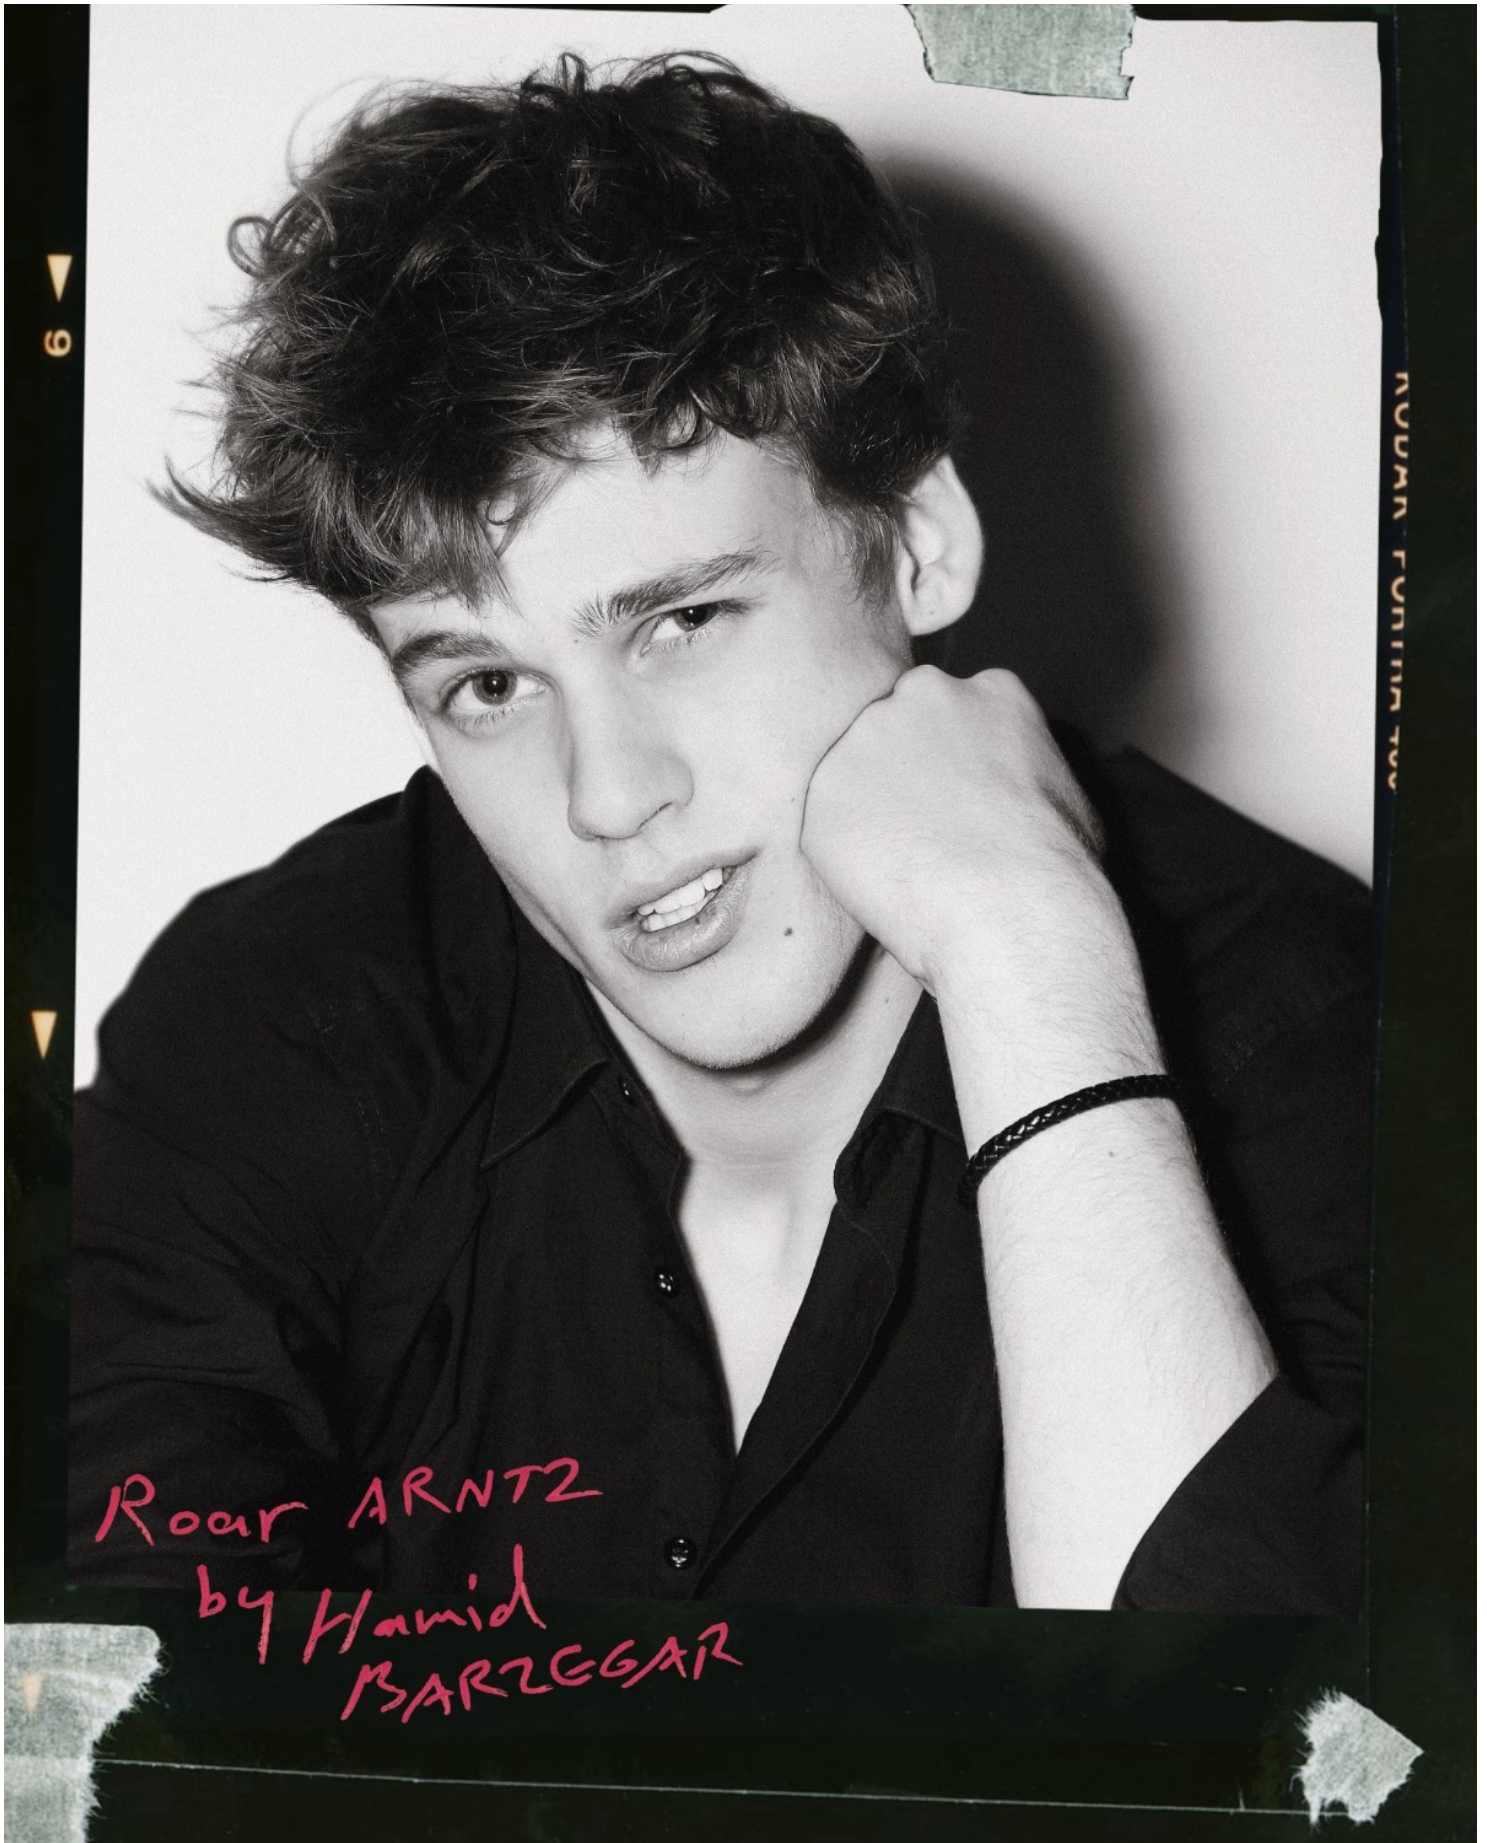

DAMAN

ROAR ARNTZ

HEIGHT: 187 CHEST: 99 WAIST: 78 HAIR: D.BLOND EYES: BLUE SUIT: 48R SHOES: 44.5

DAMAN

ROAR ARNTZ

HEIGHT: 187 CHEST: 99 WAIST: 78 HAIR: D.BLOND EYES: BLUE SUIT: 48R SHOES: 44.5

DAMAN

ROAR ARNTZ