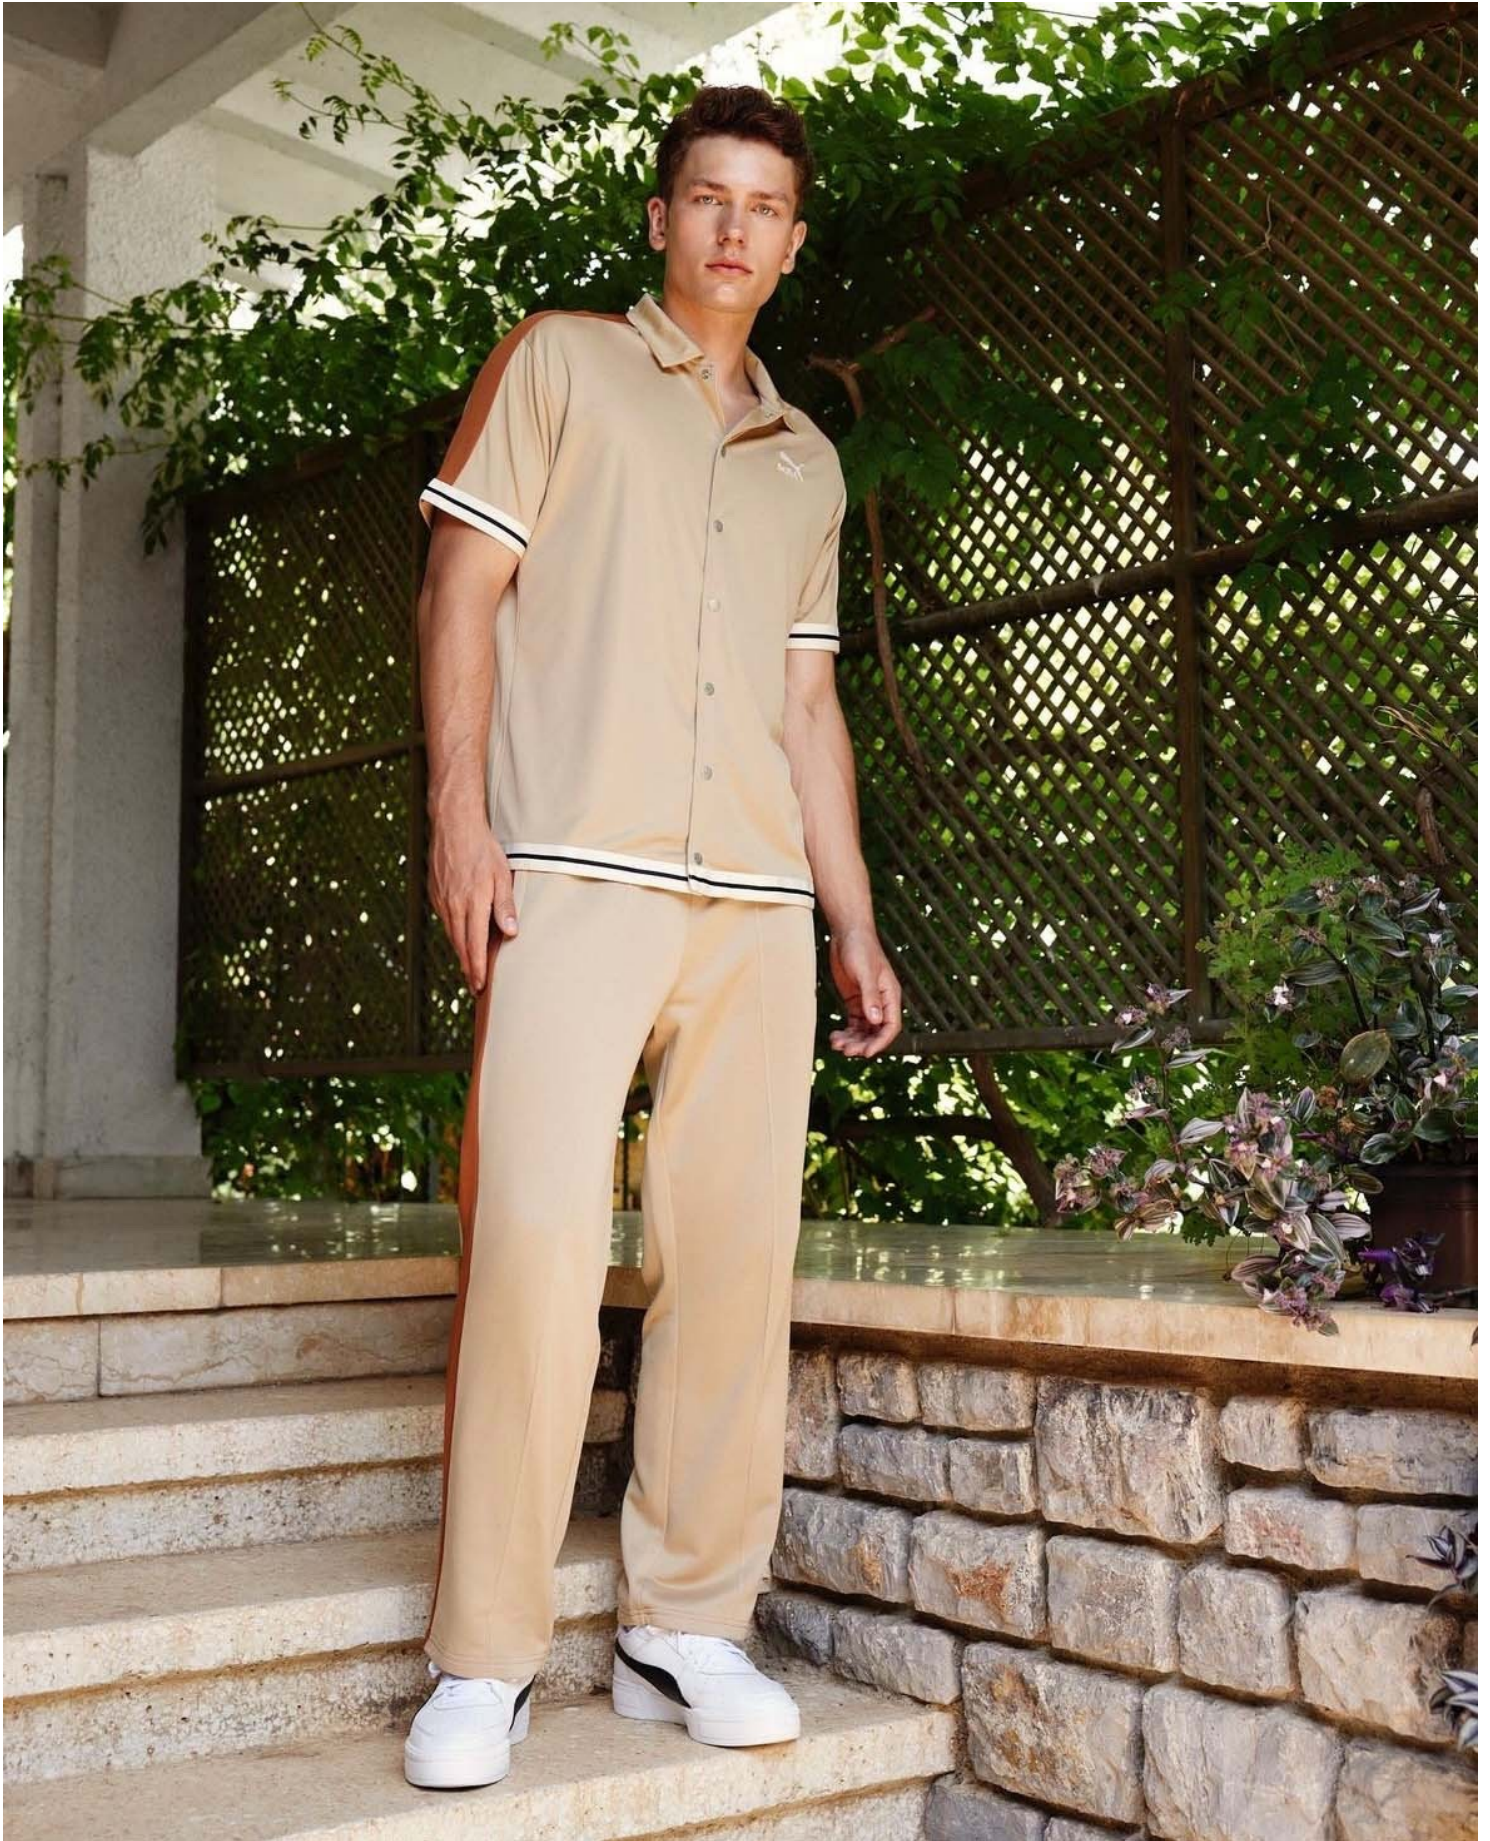

DAMAN

MATEUSZ

HEIGHT: 188 CHEST: 98 WAIST: 80 HAIR: BROWN EYES: BLUE-GREEN SUIT: 48 SHOES: 44