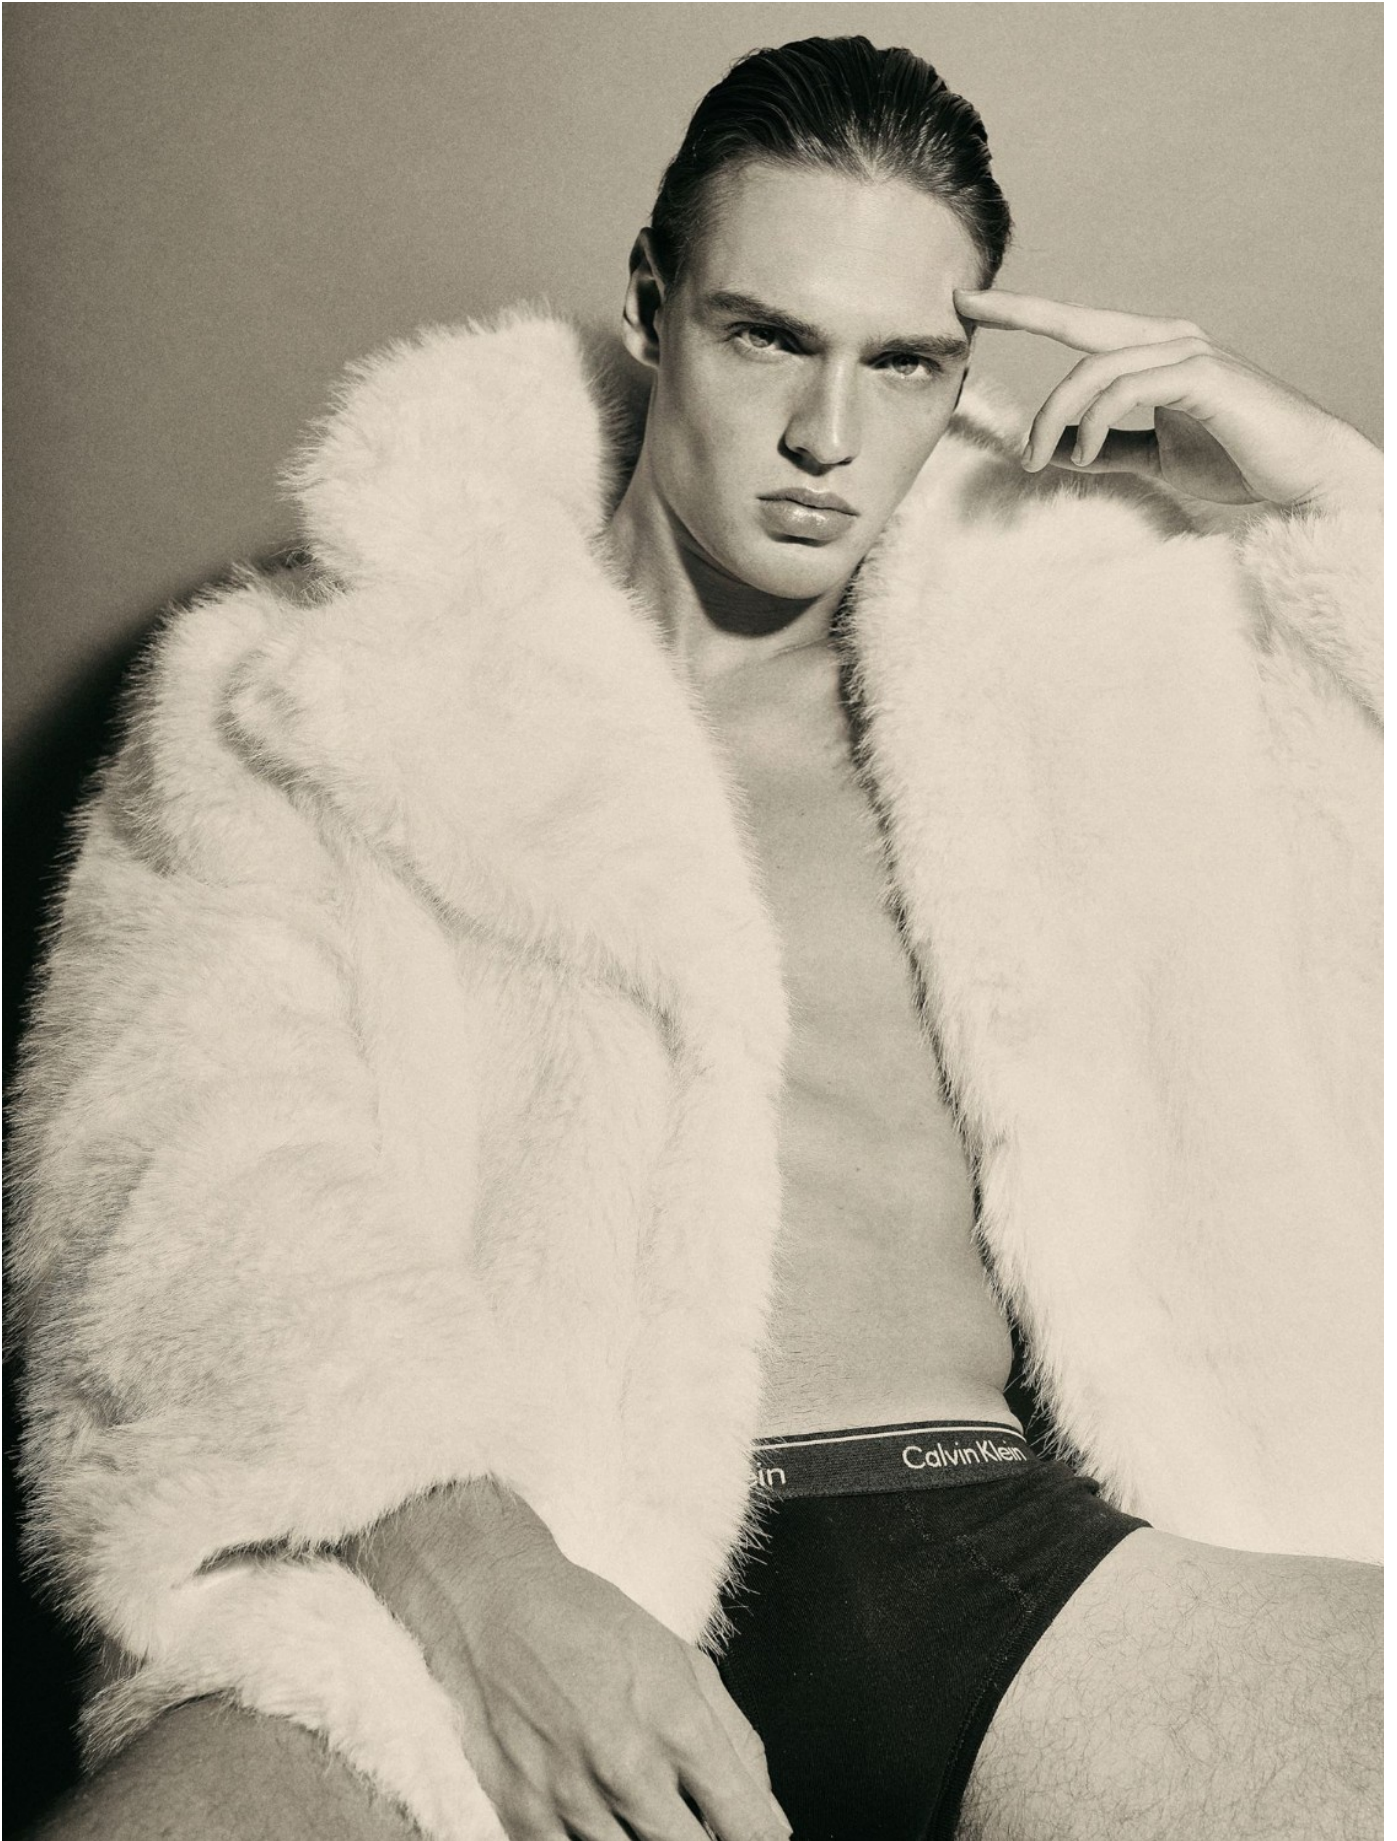

DAMAN

MAIK HOFSTRA

HEIGHT: 190 CHEST: 99 WAIST: 79 HAIR: D.BLOND EYES: BLUE SUIT: SHOES: 44.5