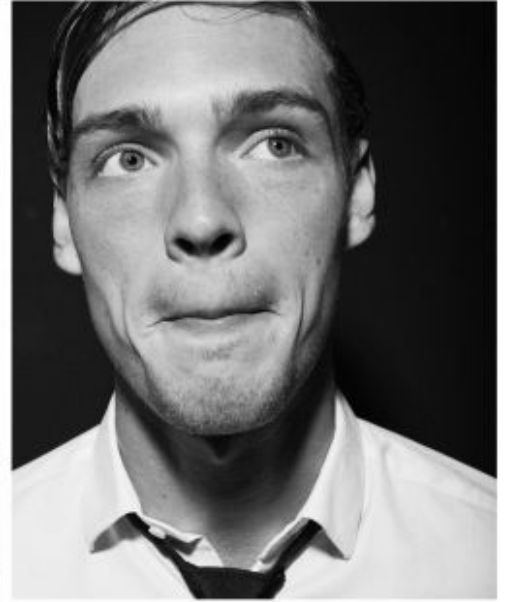

DAMAN

MAIK HOFSTRA

HEIGHT: 190 CHEST: 99 WAIST: 79 HAIR: D.BLOND EYES: BLUE SUIT: SHOES: 44.5