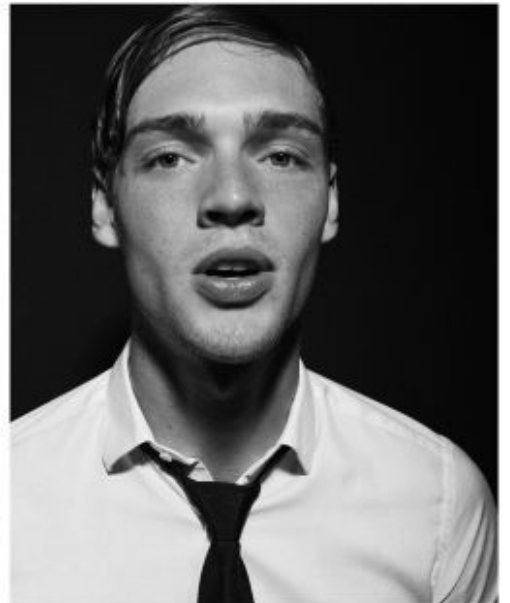

HEIGHT: 190 CHEST: 99 WAIST: 79 HAIR: D.BLOND EYES: BLUE SUIT: SHOES: 44.5

DAMAN

MAIK HOFSTRA

HEIGHT: 190 CHEST: 99 WAIST: 79 HAIR: D.BLOND EYES: BLUE SUIT: SHOES: 44.5

DAMAN

MAIK HOFSTRA

HEIGHT: 190 CHEST: 99 WAIST: 79 HAIR: D.BLOND EYES: BLUE SUIT: SHOES: 44.5

DAMAN

MAIK HOFSTRA

HEIGHT: 190 CHEST: 99 WAIST: 79 HAIR: D.BLOND EYES: BLUE SUIT: SHOES: 44.5

DAMAN

MAIK HOFSTRA

HEIGHT: 190 CHEST: 99 WAIST: 79 HAIR: D.BLOND EYES: BLUE SUIT: SHOES: 44.5

DAMAN

MAIK HOFSTRA