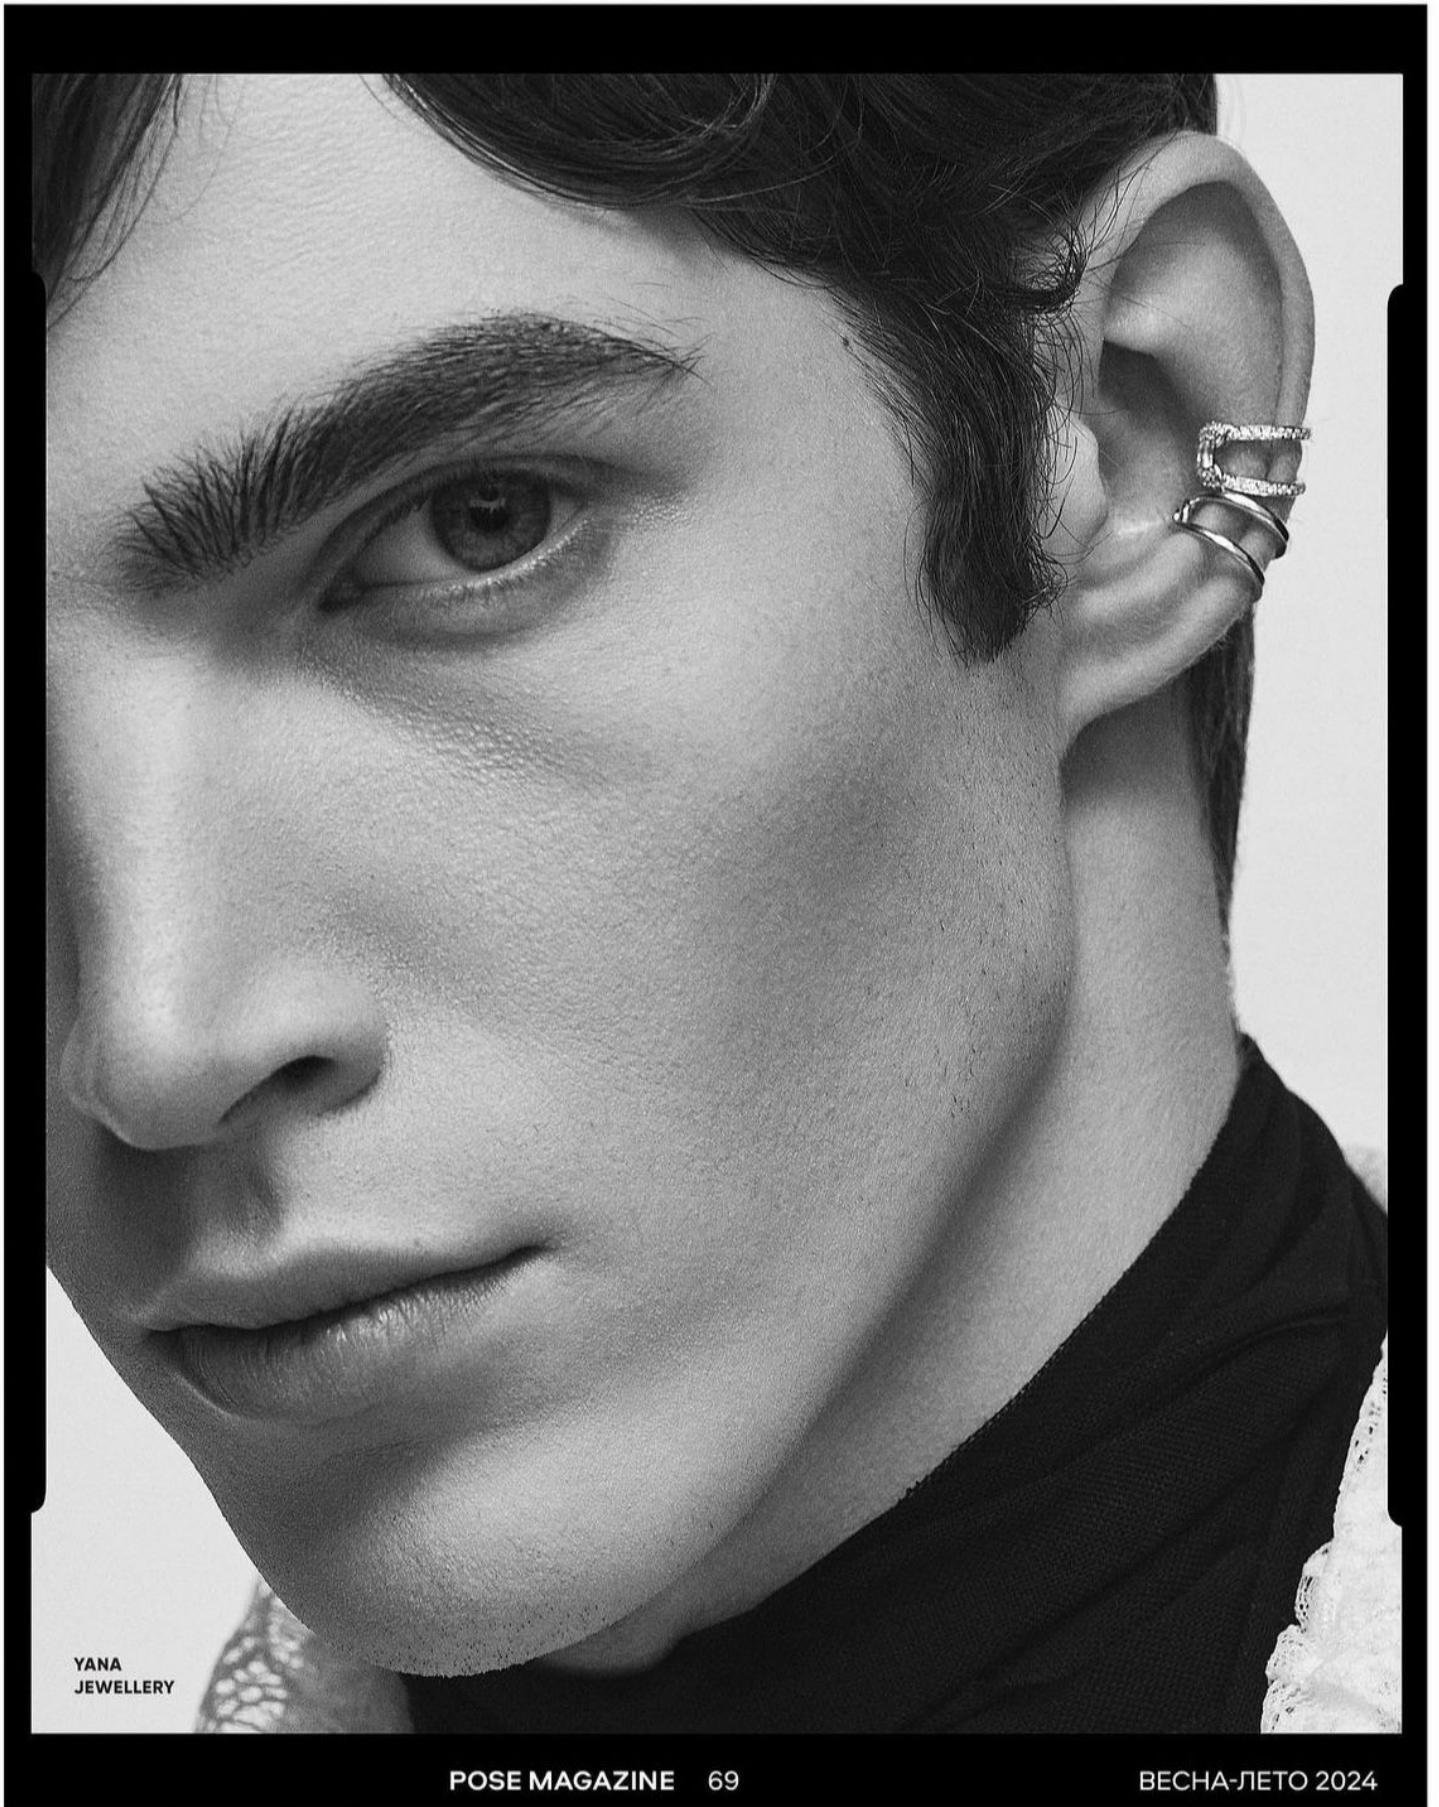

DAMAN

KIRYL PLAKSIN

HEIGHT: 185 CHEST: 95 WAIST: 72 HAIR: BROWN EYES: BLUE SUIT: SHOES: 44

DAMAN

YANA  
JEWELLERY

POSE MAGAZINE 69

ВЕЩА-ЛЕТО 2024

KIRYL PLAKSIN