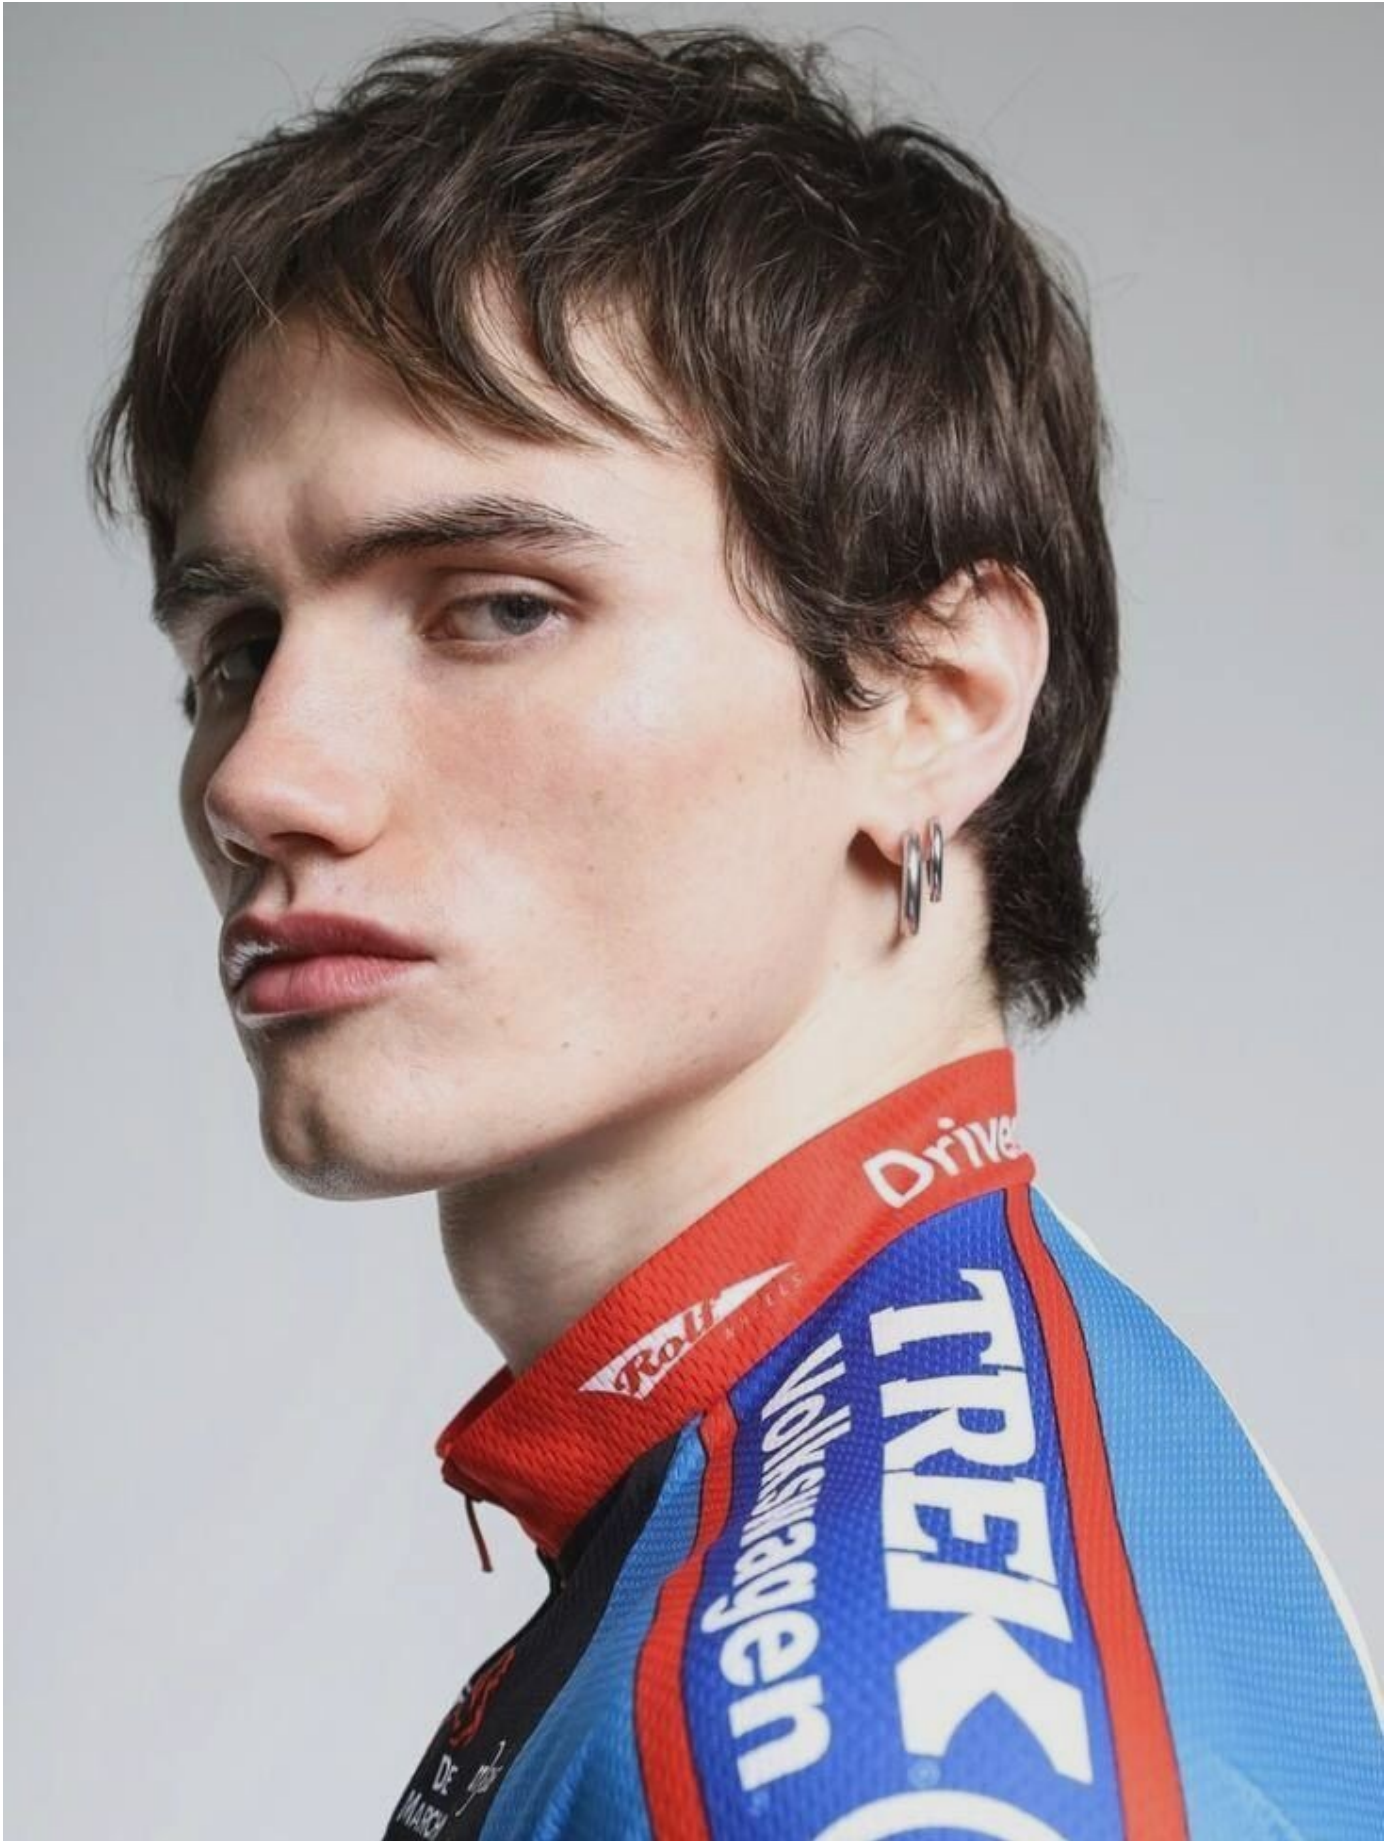

DAMAN

GLEB

HEIGHT: 185 CHEST: 99 WAIST: 78 HAIR: BROWN EYES: BLUE SUIT: SHOES: 44

DAMAN

GLEB

HEIGHT: 185 CHEST: 99 WAIST: 78 HAIR: BROWN EYES: BLUE SUIT: SHOES: 44

DAMAN

GLEB

HEIGHT: 185 CHEST: 99 WAIST: 78 HAIR: BROWN EYES: BLUE SUIT: SHOES: 44

DAMAN

GLEB

HEIGHT: 185 CHEST: 99 WAIST: 78 HAIR: BROWN EYES: BLUE SUIT: SHOES: 44

DAMAN

GLEB

HEIGHT: 185 CHEST: 99 WAIST: 78 HAIR: BROWN EYES: BLUE SUIT: SHOES: 44