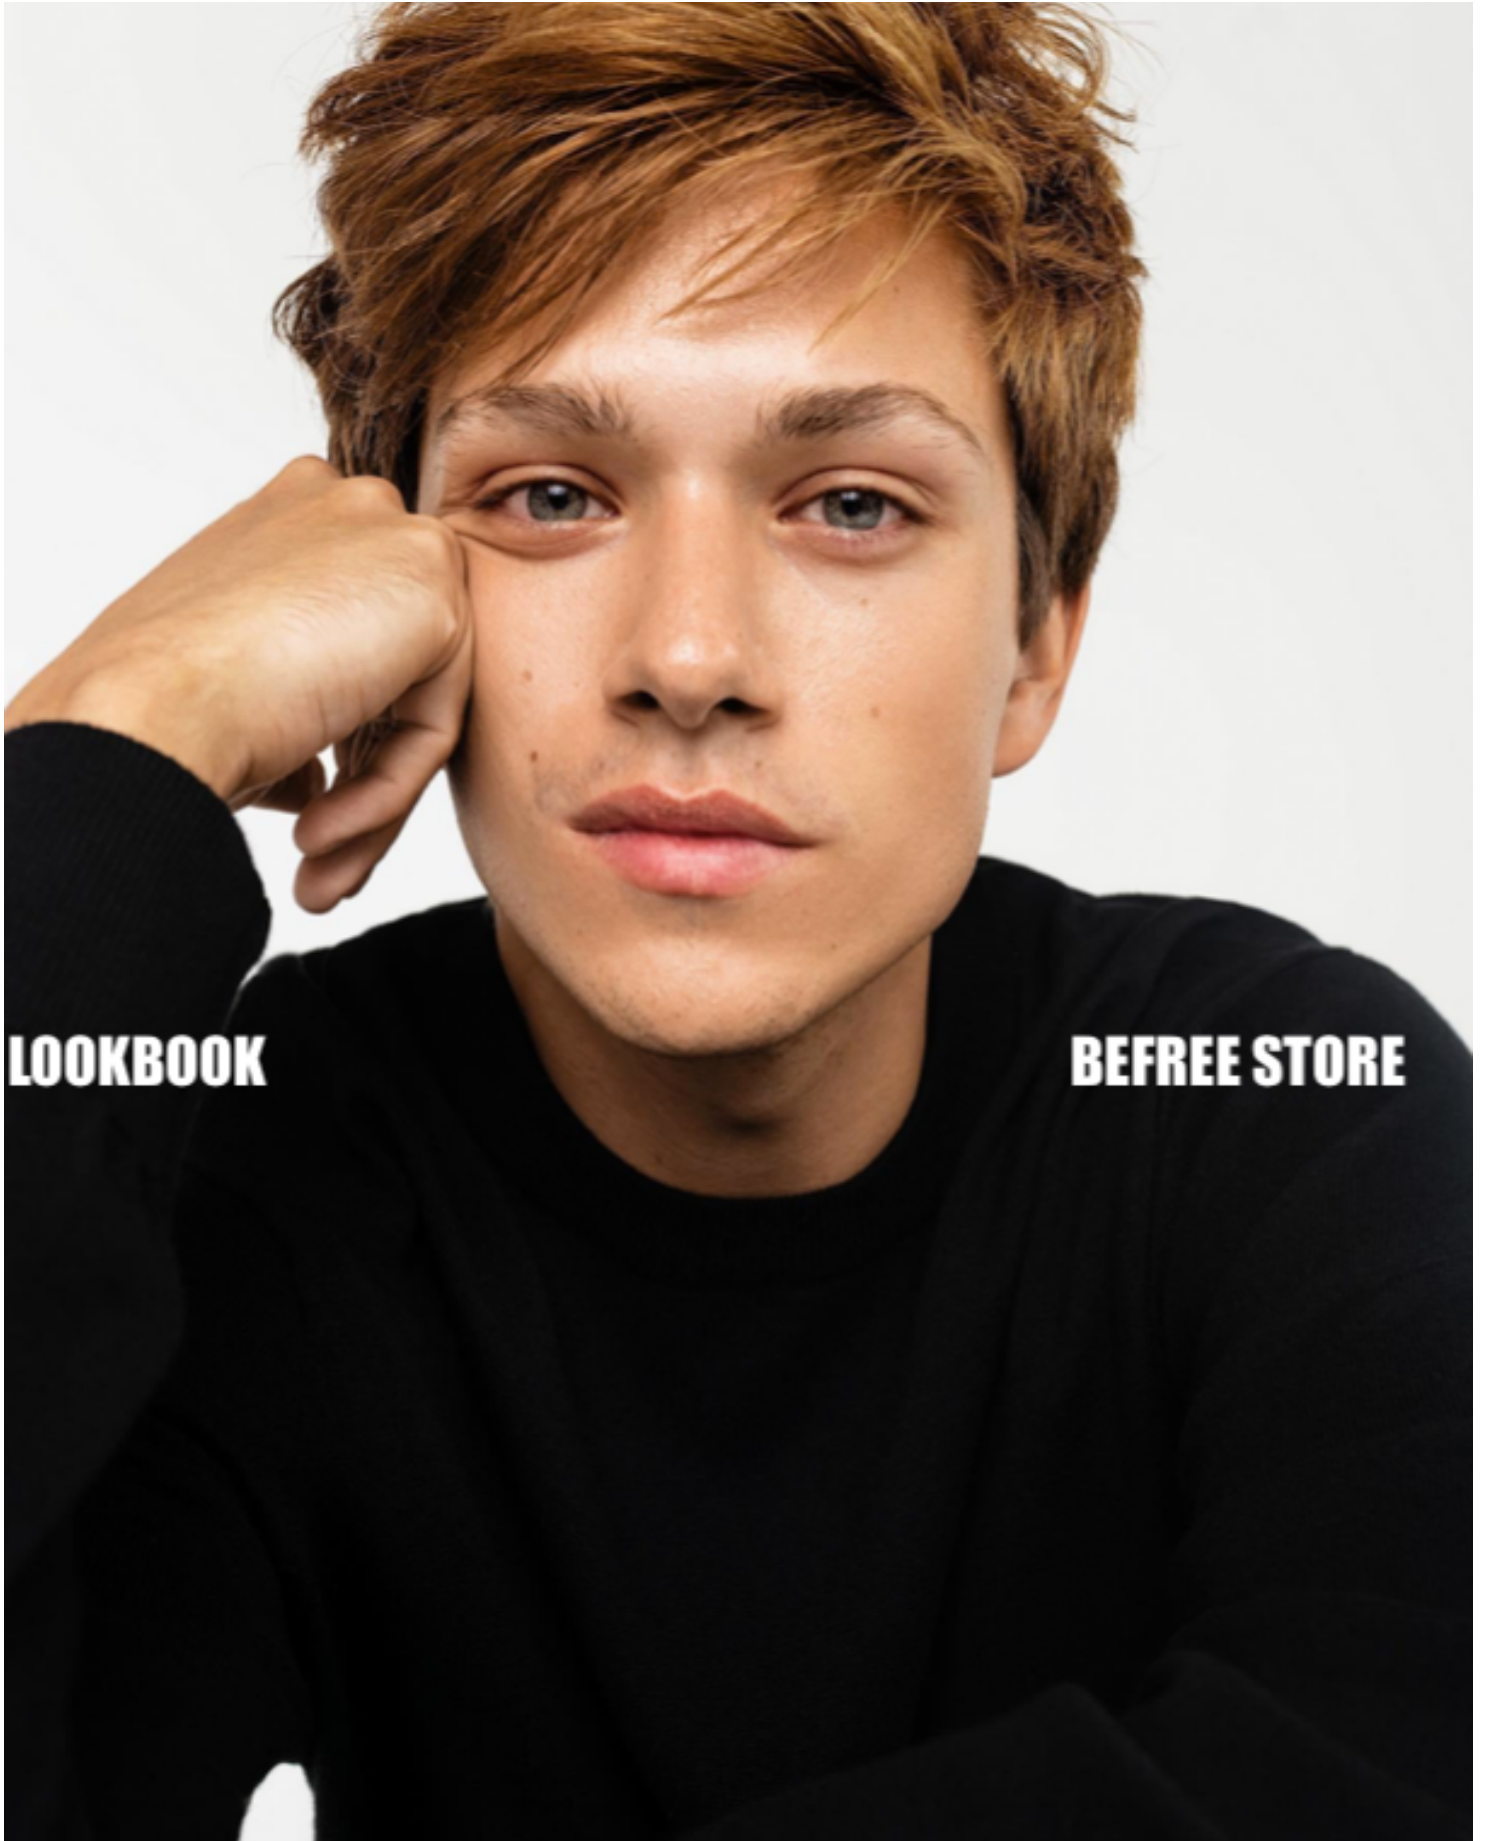

DAMAN

GEORGE

HEIGHT: 185 CHEST: 92 WAIST: 76 HAIR: D.BLONDE EYES: GREEN SUIT: 48S SHOES: 44-45

DAMAN

GEORGE

HEIGHT: 185 CHEST: 92 WAIST: 76 HAIR: D.BLONDE EYES: GREEN SUIT: 48S SHOES: 44-45

DAMAN

LOOKBOOK