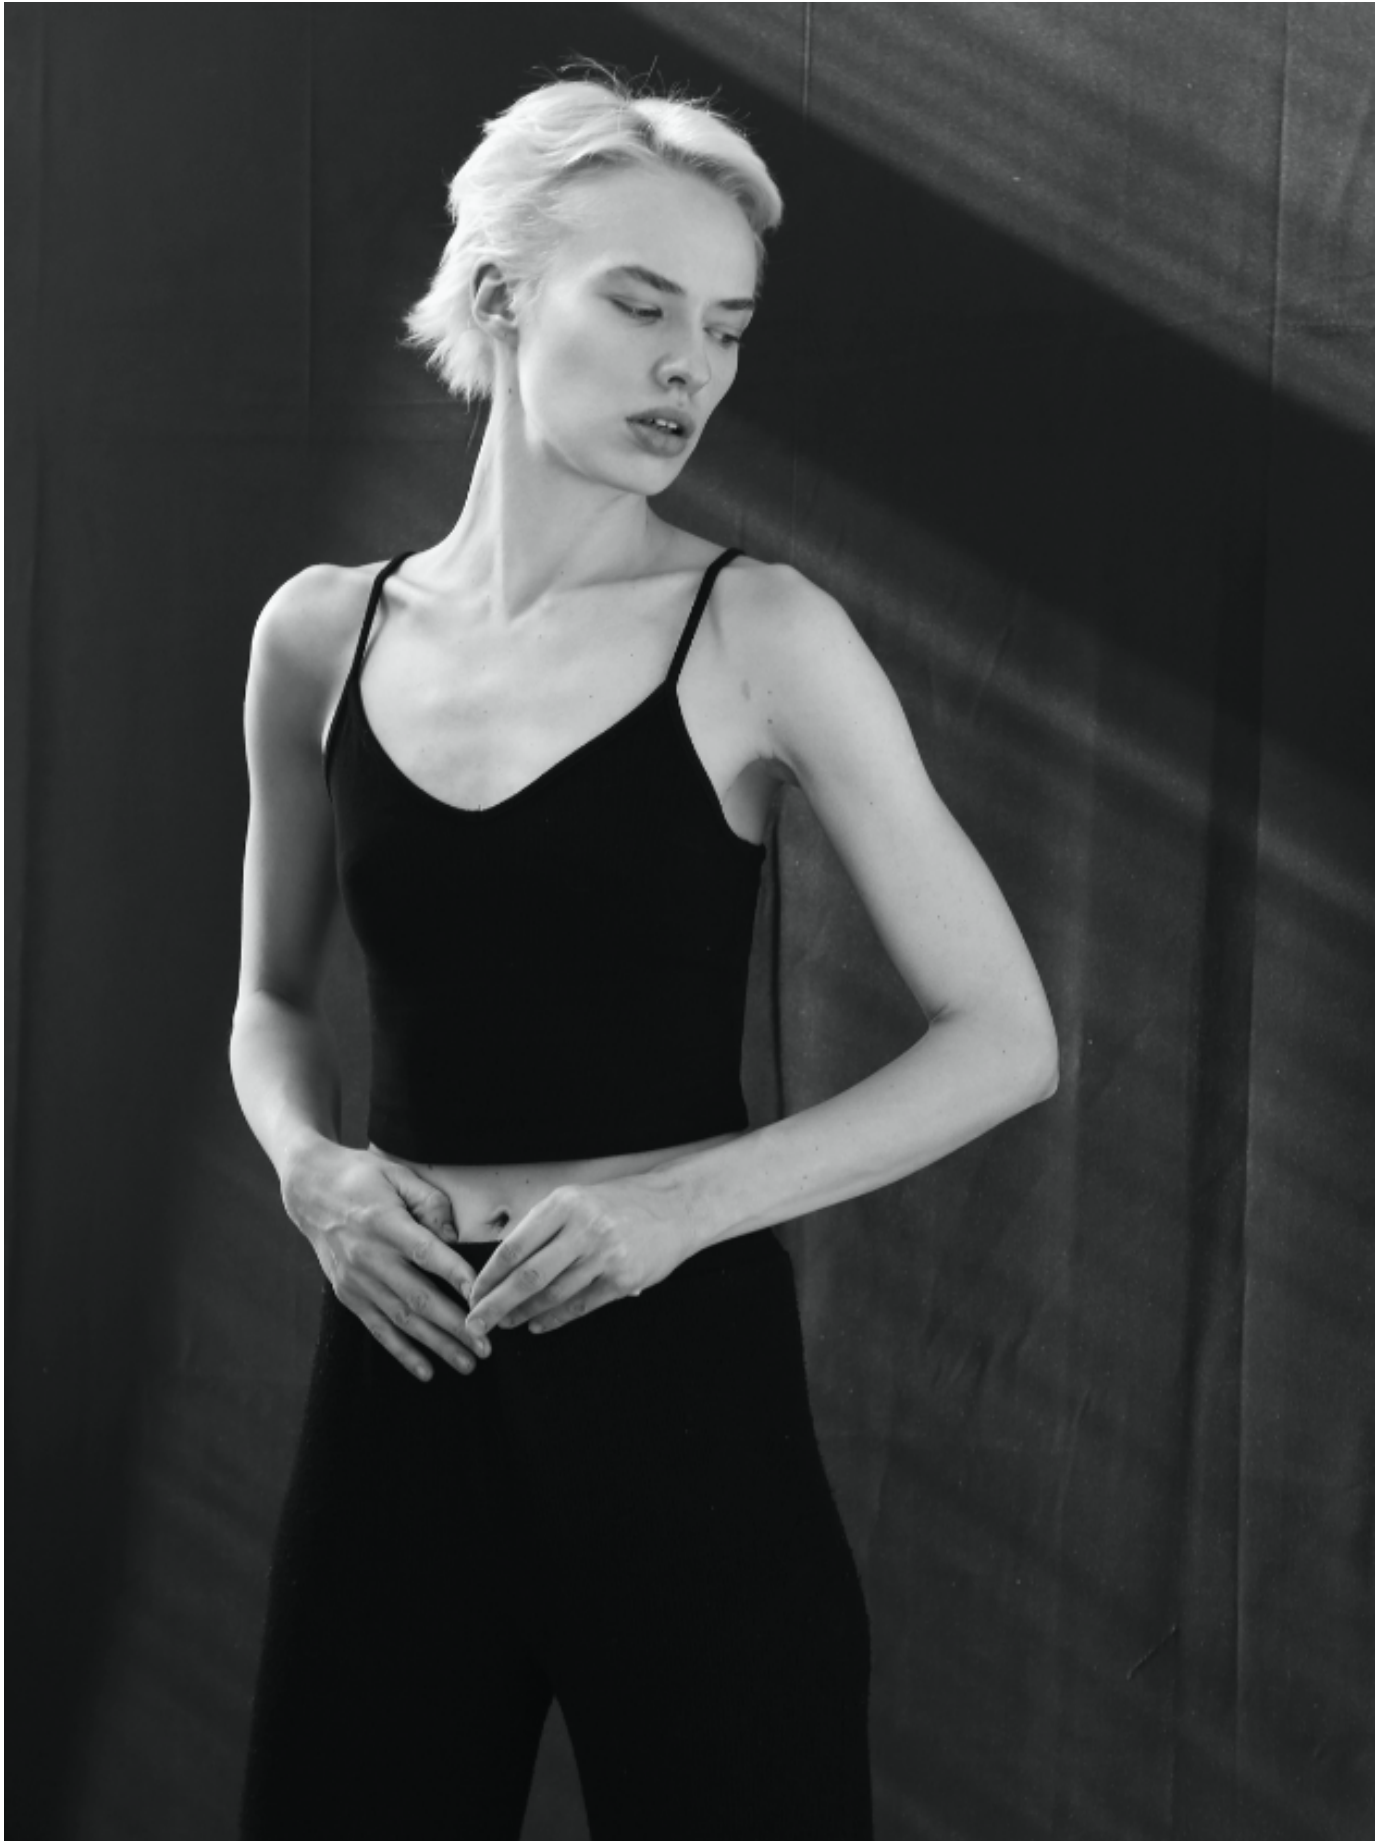

DAMAN

GENA

HEIGHT: 180 CHEST: 80 WAIST: 62 HAIR: BLOND EYES: BLUE SUIT: SHOES: 40

DAMAN

GENA

HEIGHT: 180 CHEST: 80 WAIST: 62 HAIR: BLOND EYES: BLUE SUIT: SHOES: 40

DAMAN

GENA