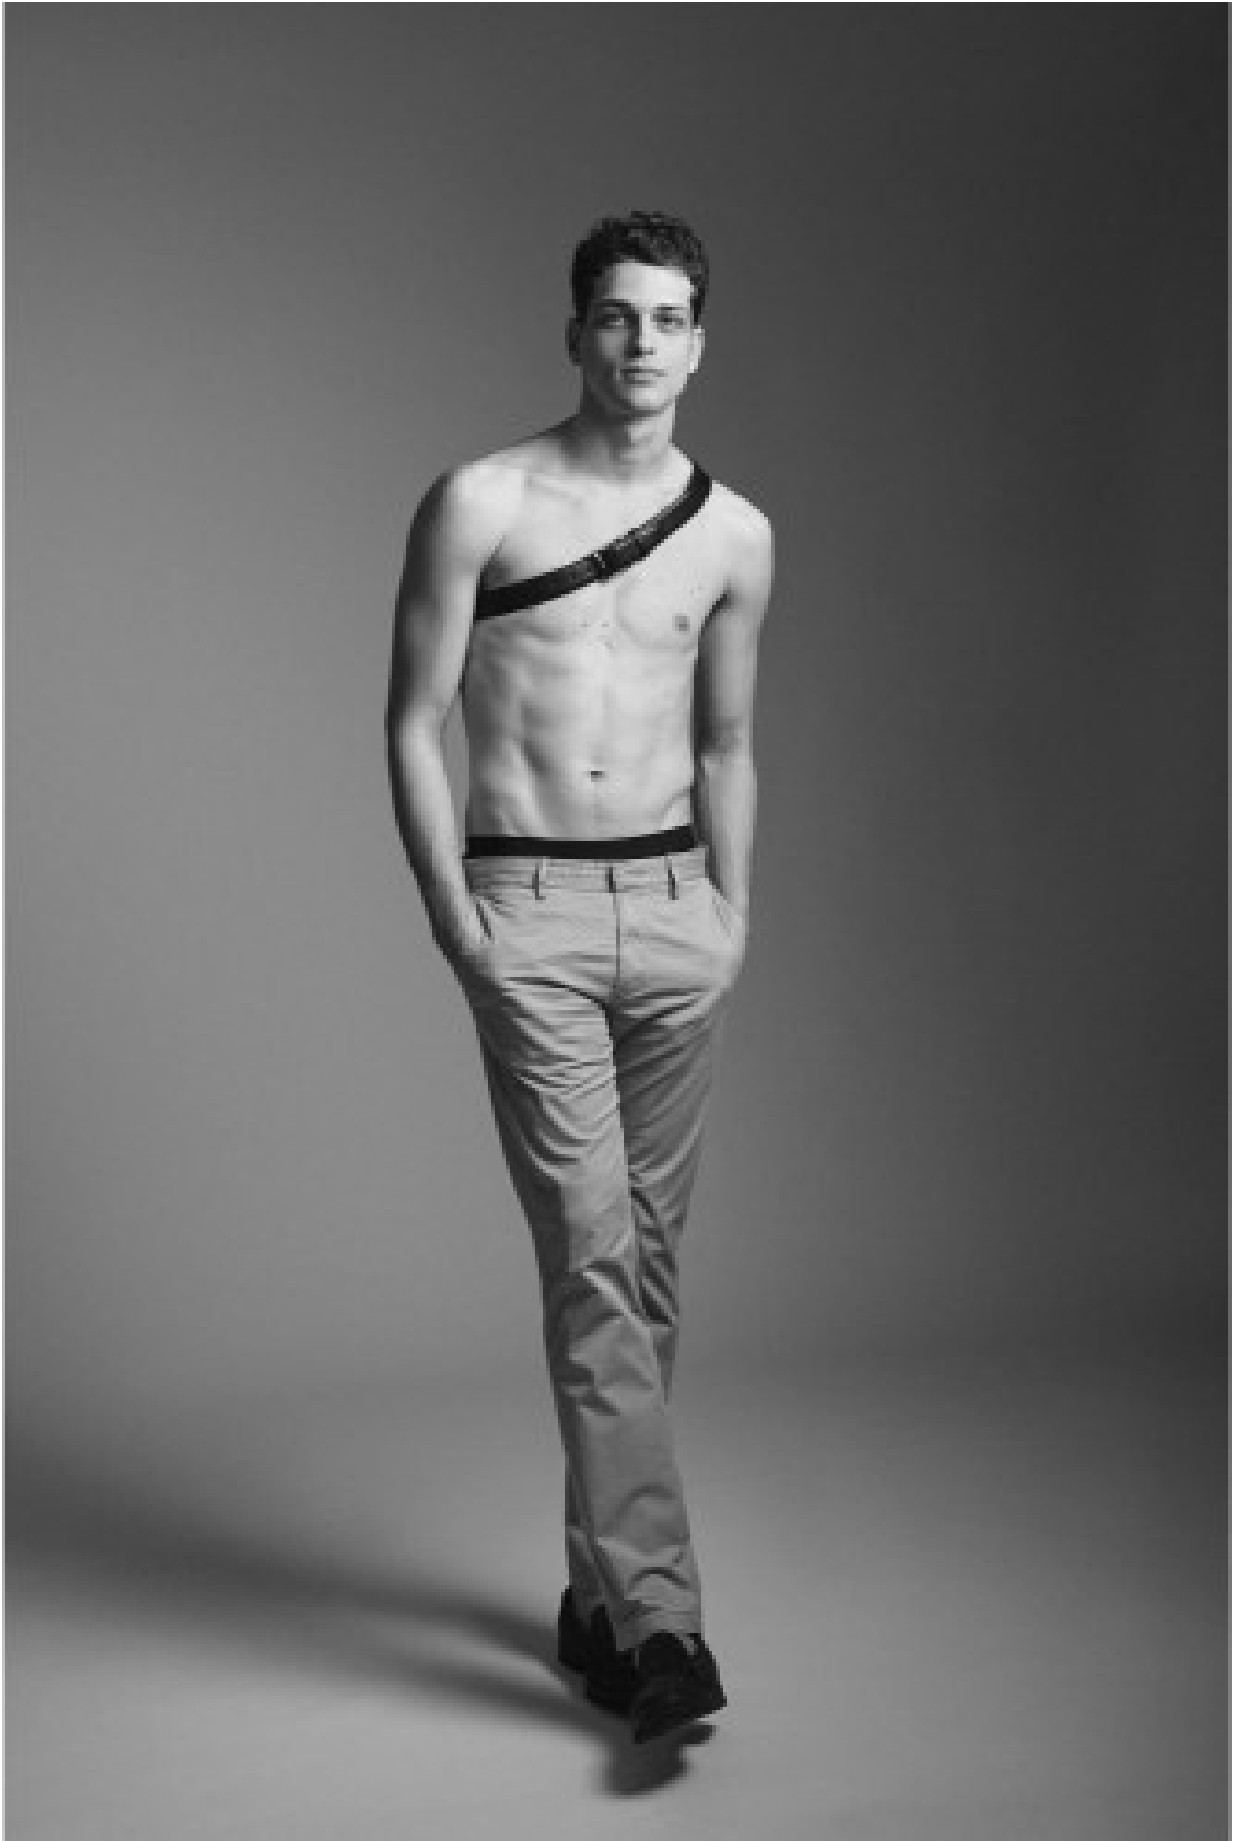

DAMAN

DAVID VIOREL

HEIGHT: 187 CHEST: 91 WAIST: 74 HAIR: EYES: GREEN BLUE SUIT: SHOES: 43

DAMAN

DAVID VIOREL

HEIGHT: 187 CHEST: 91 WAIST: 74 HAIR: EYES: GREEN BLUE SUIT: SHOES: 43

DAMAN

DAVID VIOREL

HEIGHT: 187 CHEST: 91 WAIST: 74 HAIR: EYES: GREEN BLUE SUIT: SHOES: 43

DAMAN

DAVID VIOREL

HEIGHT: 187 CHEST: 91 WAIST: 74 HAIR: EYES: GREEN BLUE SUIT: SHOES: 43

DAMAN

DAVID VIOREL

HEIGHT: 187 CHEST: 91 WAIST: 74 HAIR: EYES: GREEN BLUE SUIT: SHOES: 43