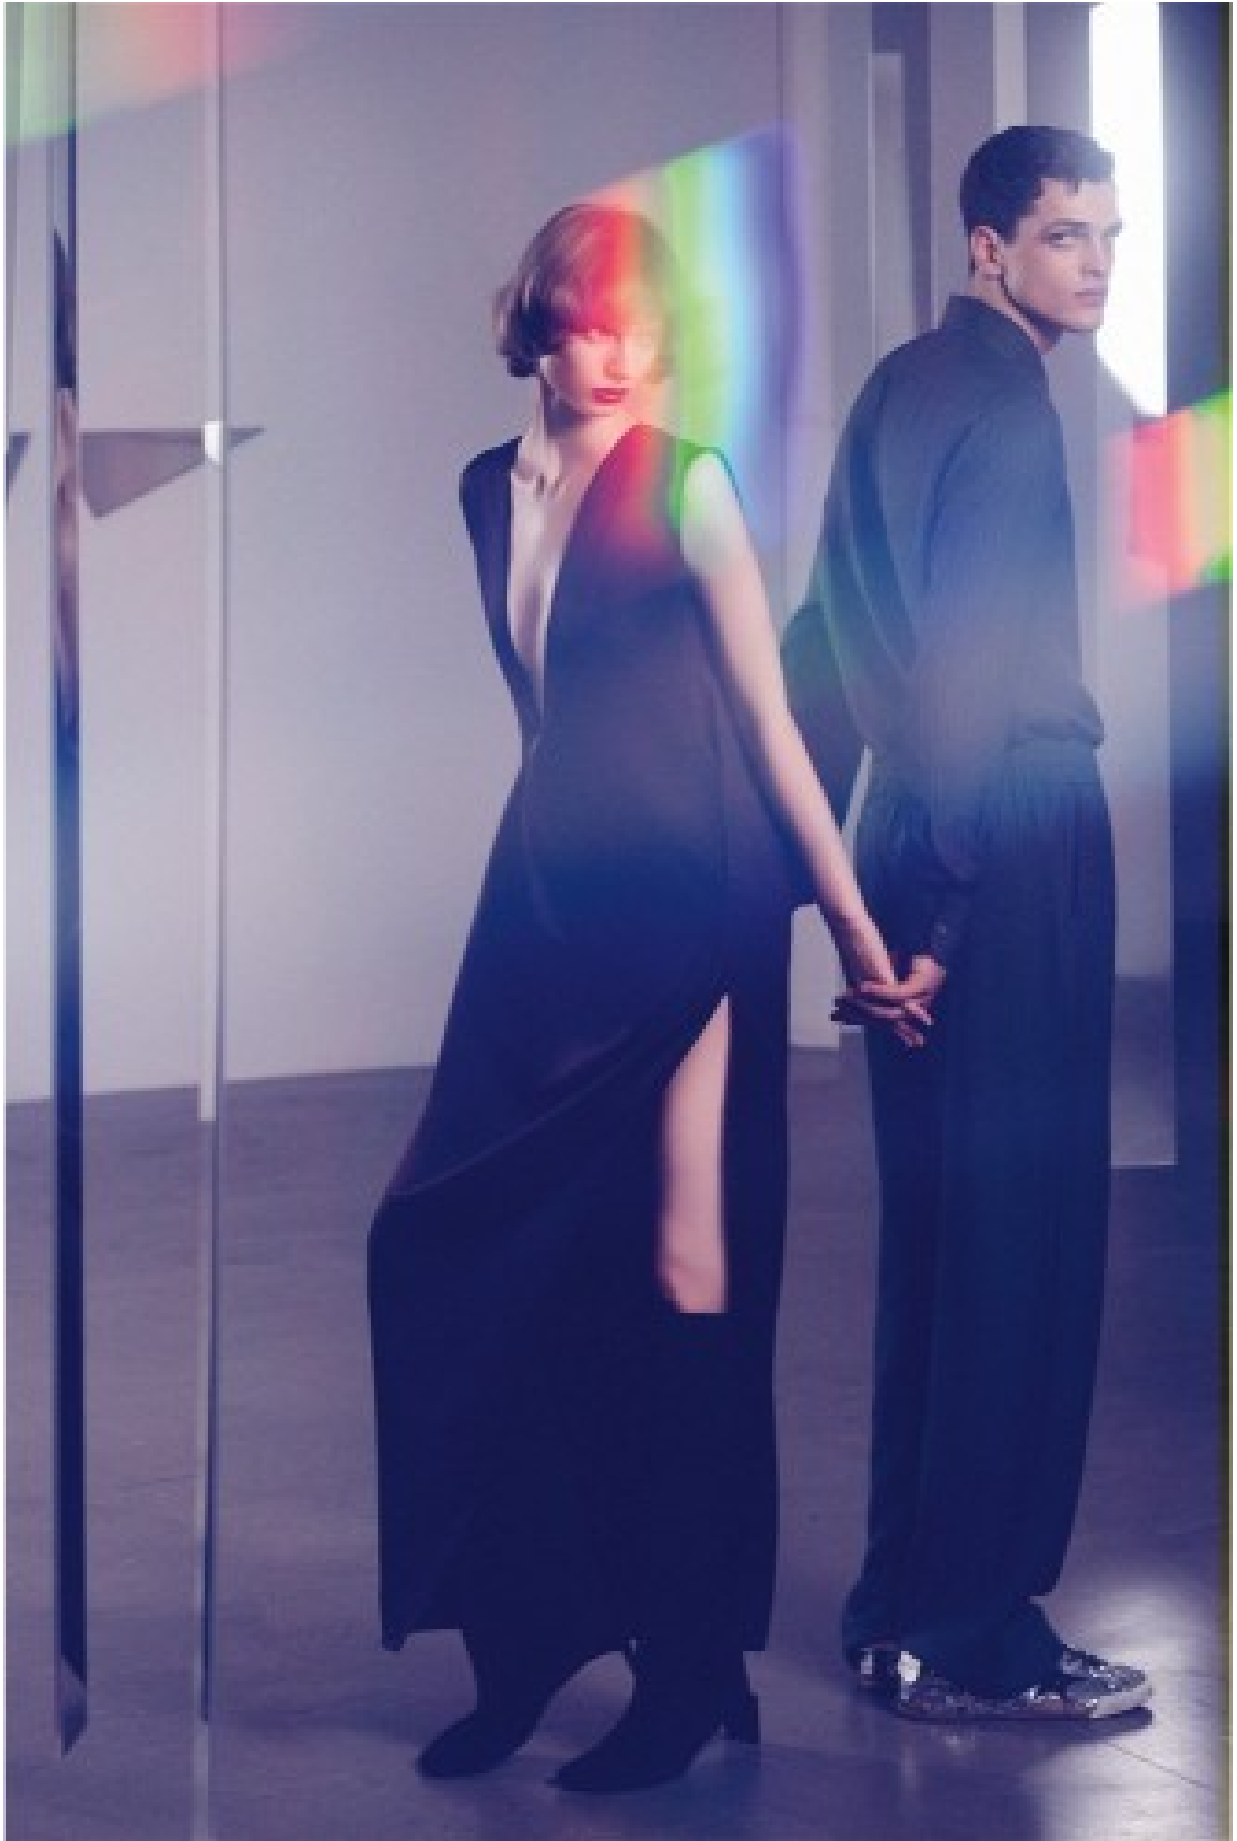

DAMAN

EXCLUSIVE TO
Splash
at centrepoint

DAVID VIOREL

HEIGHT: 187 CHEST: 91 WAIST: 74 HAIR: EYES: GREEN BLUE SUIT: SHOES: 43

DAMAN

DAVID VIOREL

HEIGHT: 187 CHEST: 91 WAIST: 74 HAIR: EYES: GREEN BLUE SUIT: SHOES: 43

DAMAN

DAVID VIOREL

HEIGHT: 187 CHEST: 91 WAIST: 74 HAIR: EYES: GREEN BLUE SUIT: SHOES: 43

DAMAN

DAVID VIOREL

HEIGHT: 187 CHEST: 91 WAIST: 74 HAIR: EYES: GREEN BLUE SUIT: SHOES: 43

DAMAN

DAVID VIOREL

HEIGHT: 187 CHEST: 91 WAIST: 74 HAIR: EYES: GREEN BLUE SUIT: SHOES: 43

DAMAN

DAVID VIOREL

HEIGHT: 187 CHEST: 91 WAIST: 74 HAIR: EYES: GREEN BLUE SUIT: SHOES: 43

DAMAN

DAVID VIOREL

HEIGHT: 187 CHEST: 91 WAIST: 74 HAIR: EYES: GREEN BLUE SUIT: SHOES: 43