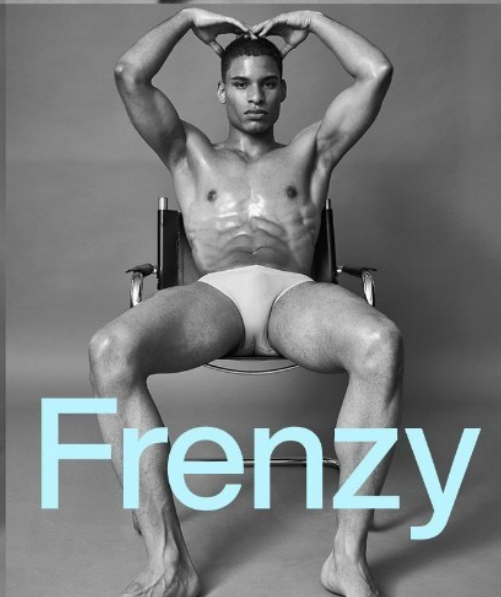

DAMAN

The Perfect Man

DANIEL NAVAS

HEIGHT: 184 CHEST: 98 WAIST: 70 HAIR: D.BROWN EYES: BROWN SUIT: SHOES: 43

DAMAN

DANIEL NAVAS

HEIGHT: 184 CHEST: 98 WAIST: 70 HAIR: D.BROWN EYES: BROWN SUIT: SHOES: 43

DAMAN

FRENZY

L'Homme Nu

DAMAN

16 Daniel Navas

L'Homme Nu

By The Perfect Man Magazine

FRENZY

L'Homme Nu