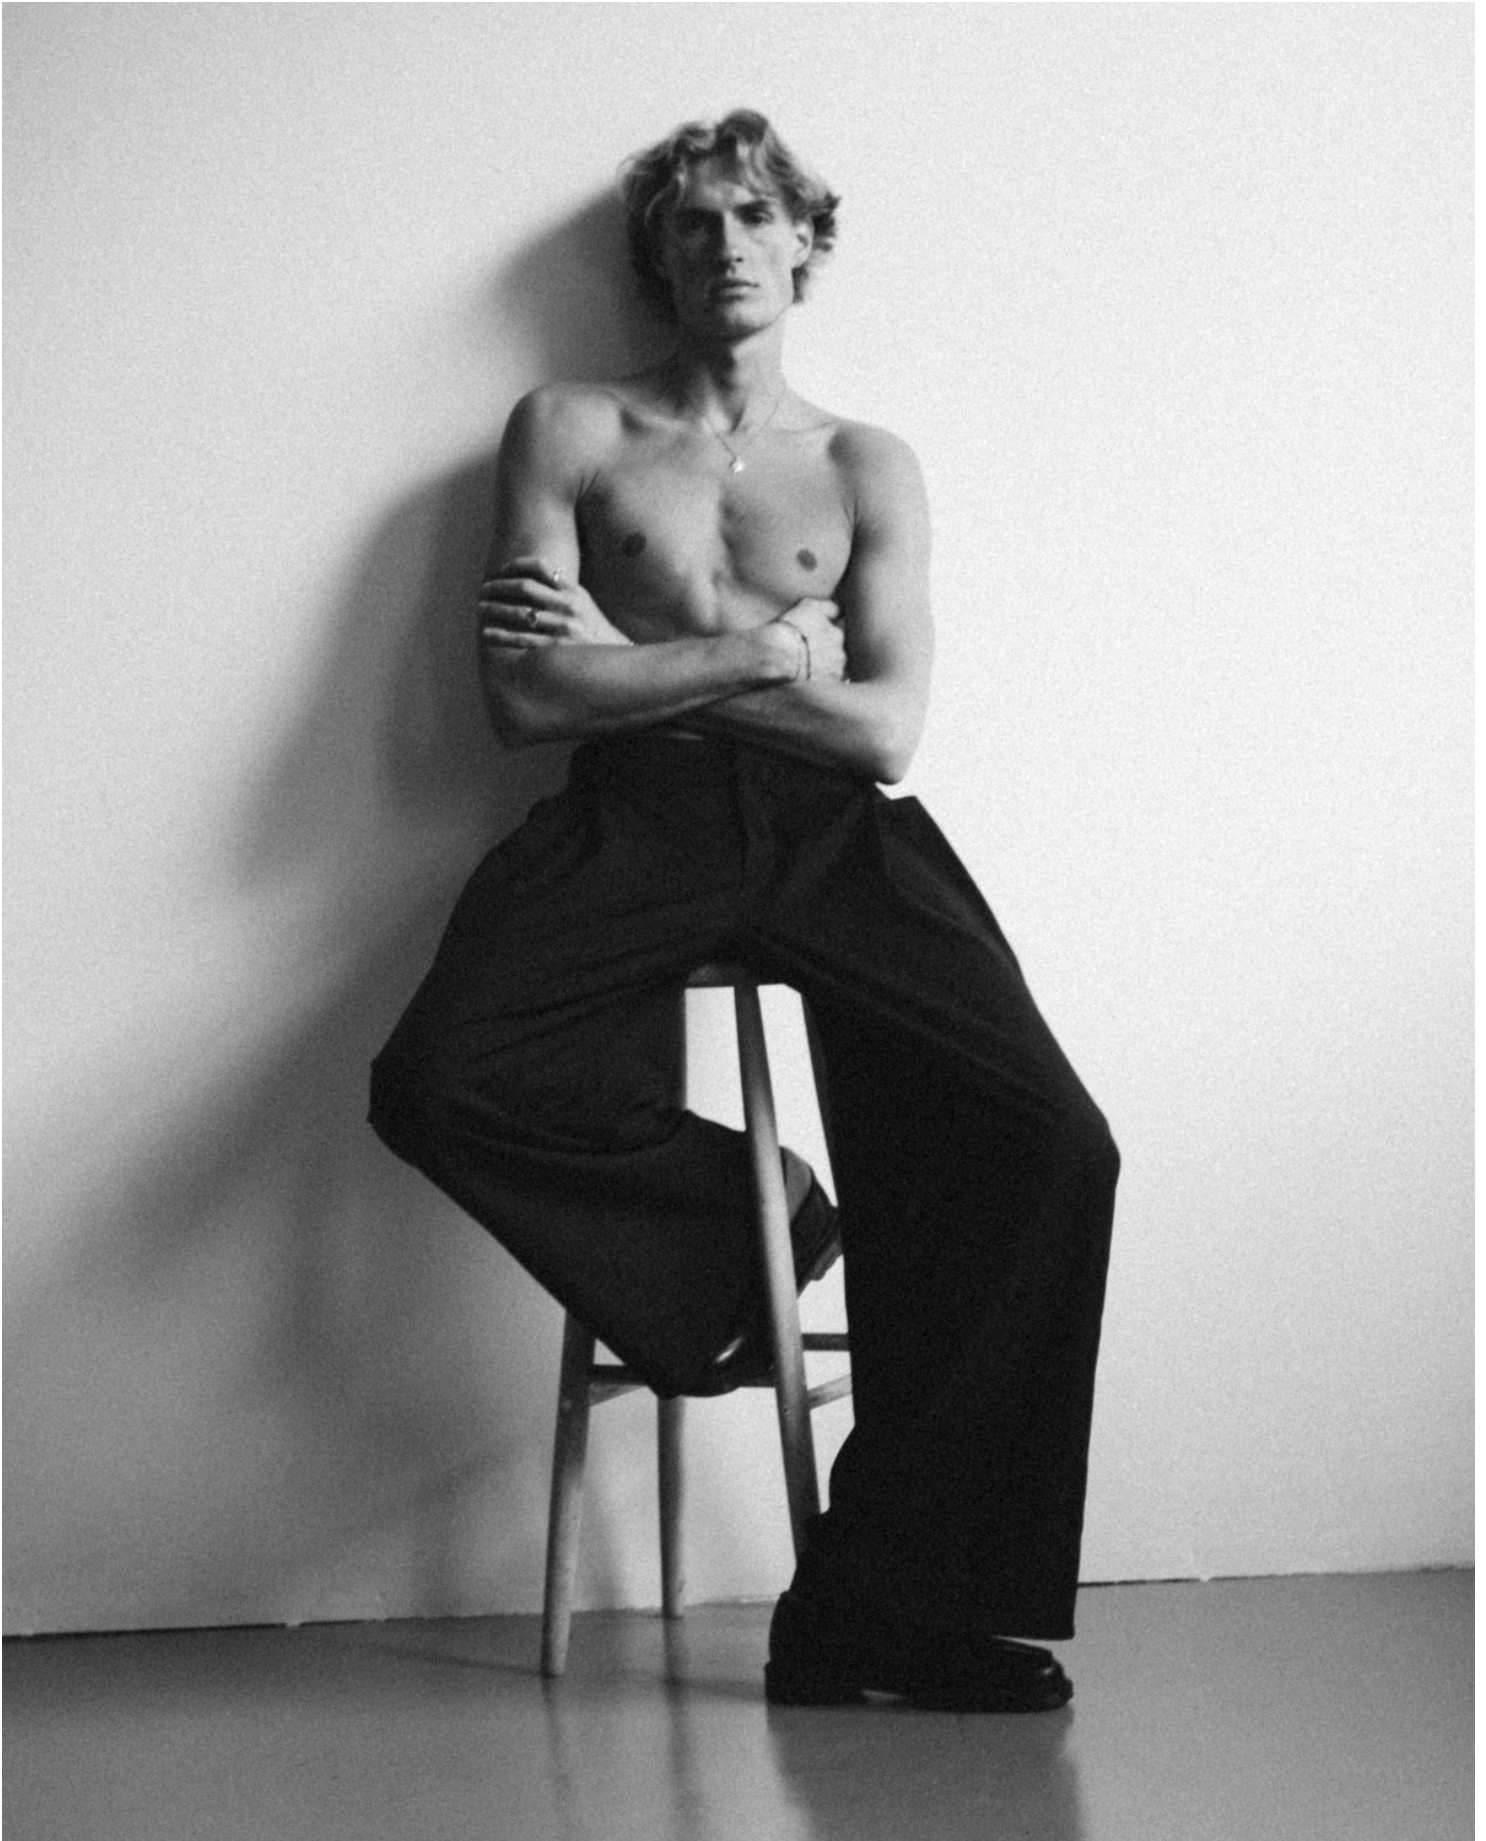

DAMAN

BREDE BREMNES

HEIGHT: 190 CHEST: 94 WAIST: 70 HAIR: BLONDE EYES: BLUE SUIT: SHOES: 44

DAMAN

BREDE BREMNES

HEIGHT: 190 CHEST: 94 WAIST: 70 HAIR: BLONDE EYES: BLUE SUIT: SHOES: 44

DAMAN

BREDE BREMNES