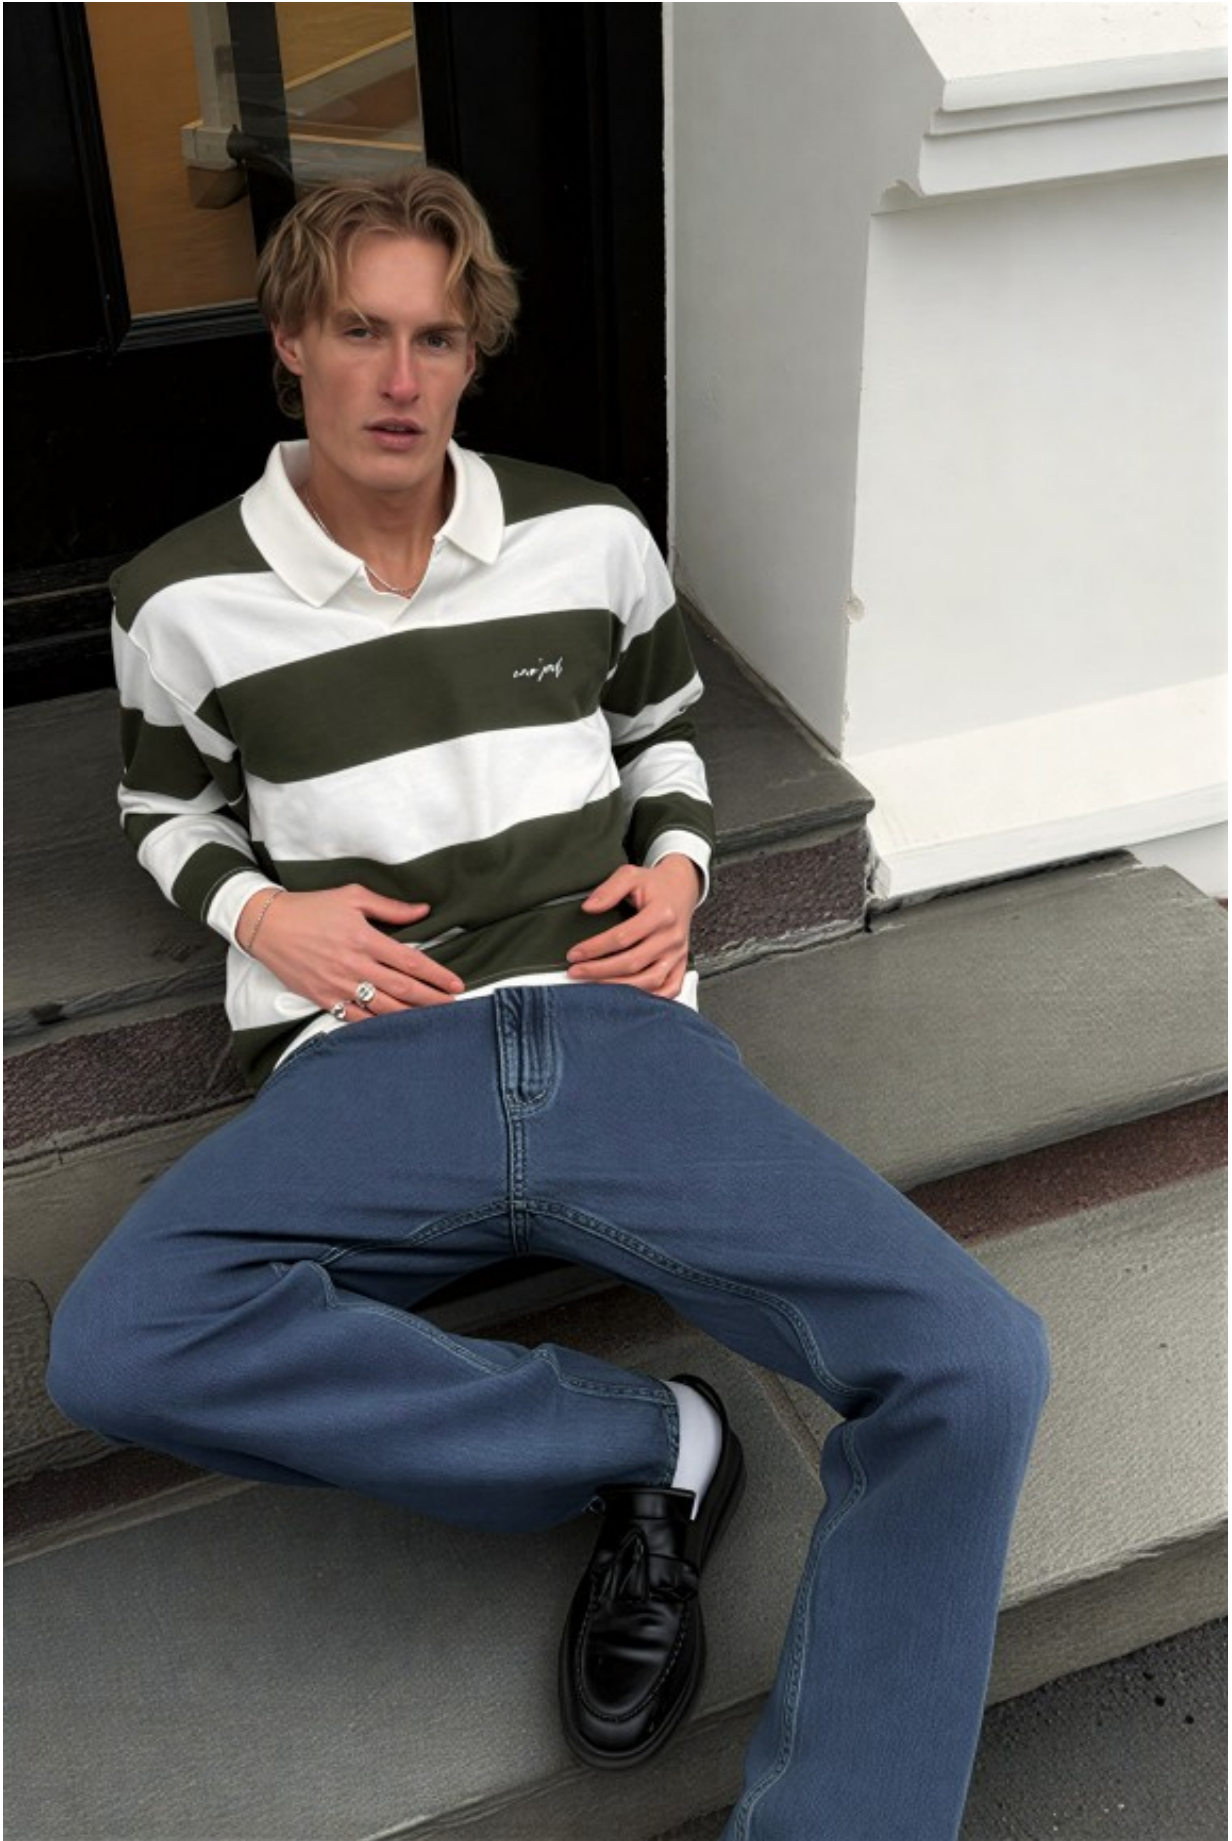

DAMAN

BREDE BREMNES

HEIGHT: 190 CHEST: 94 WAIST: 70 HAIR: BLONDE EYES: BLUE SUIT: SHOES: 44

DAMAN

BREDE BREMNES

HEIGHT: 190 CHEST: 94 WAIST: 70 HAIR: BLONDE EYES: BLUE SUIT: SHOES: 44

DAMAN

BREDE BREMNES