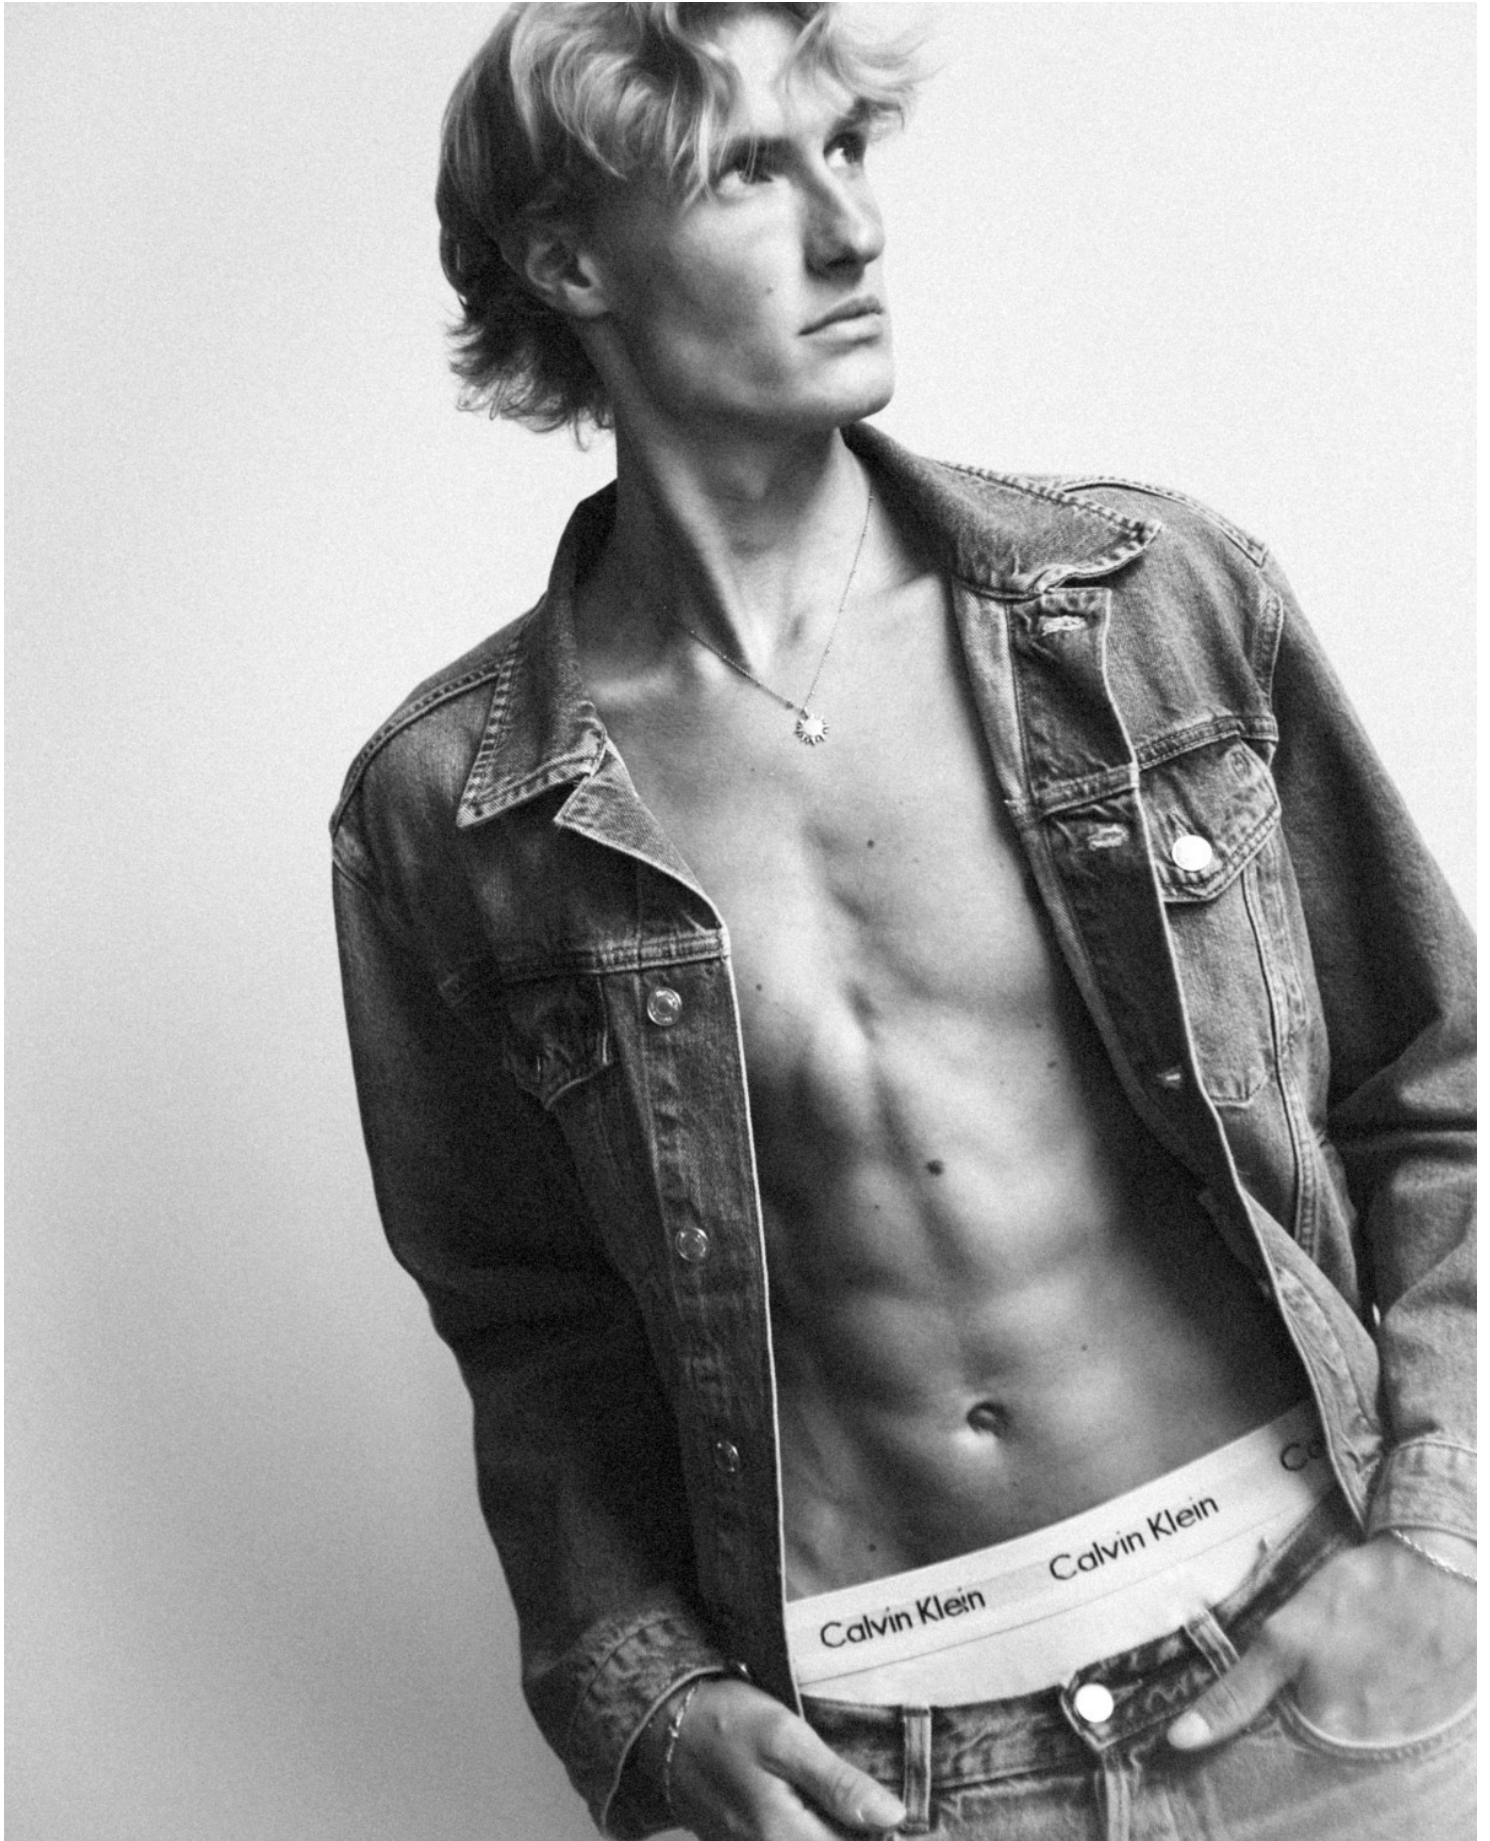

DAMAN

BREDE BREMNES

HEIGHT: 190 CHEST: 94 WAIST: 70 HAIR: BLONDE EYES: BLUE SUIT: SHOES: 44